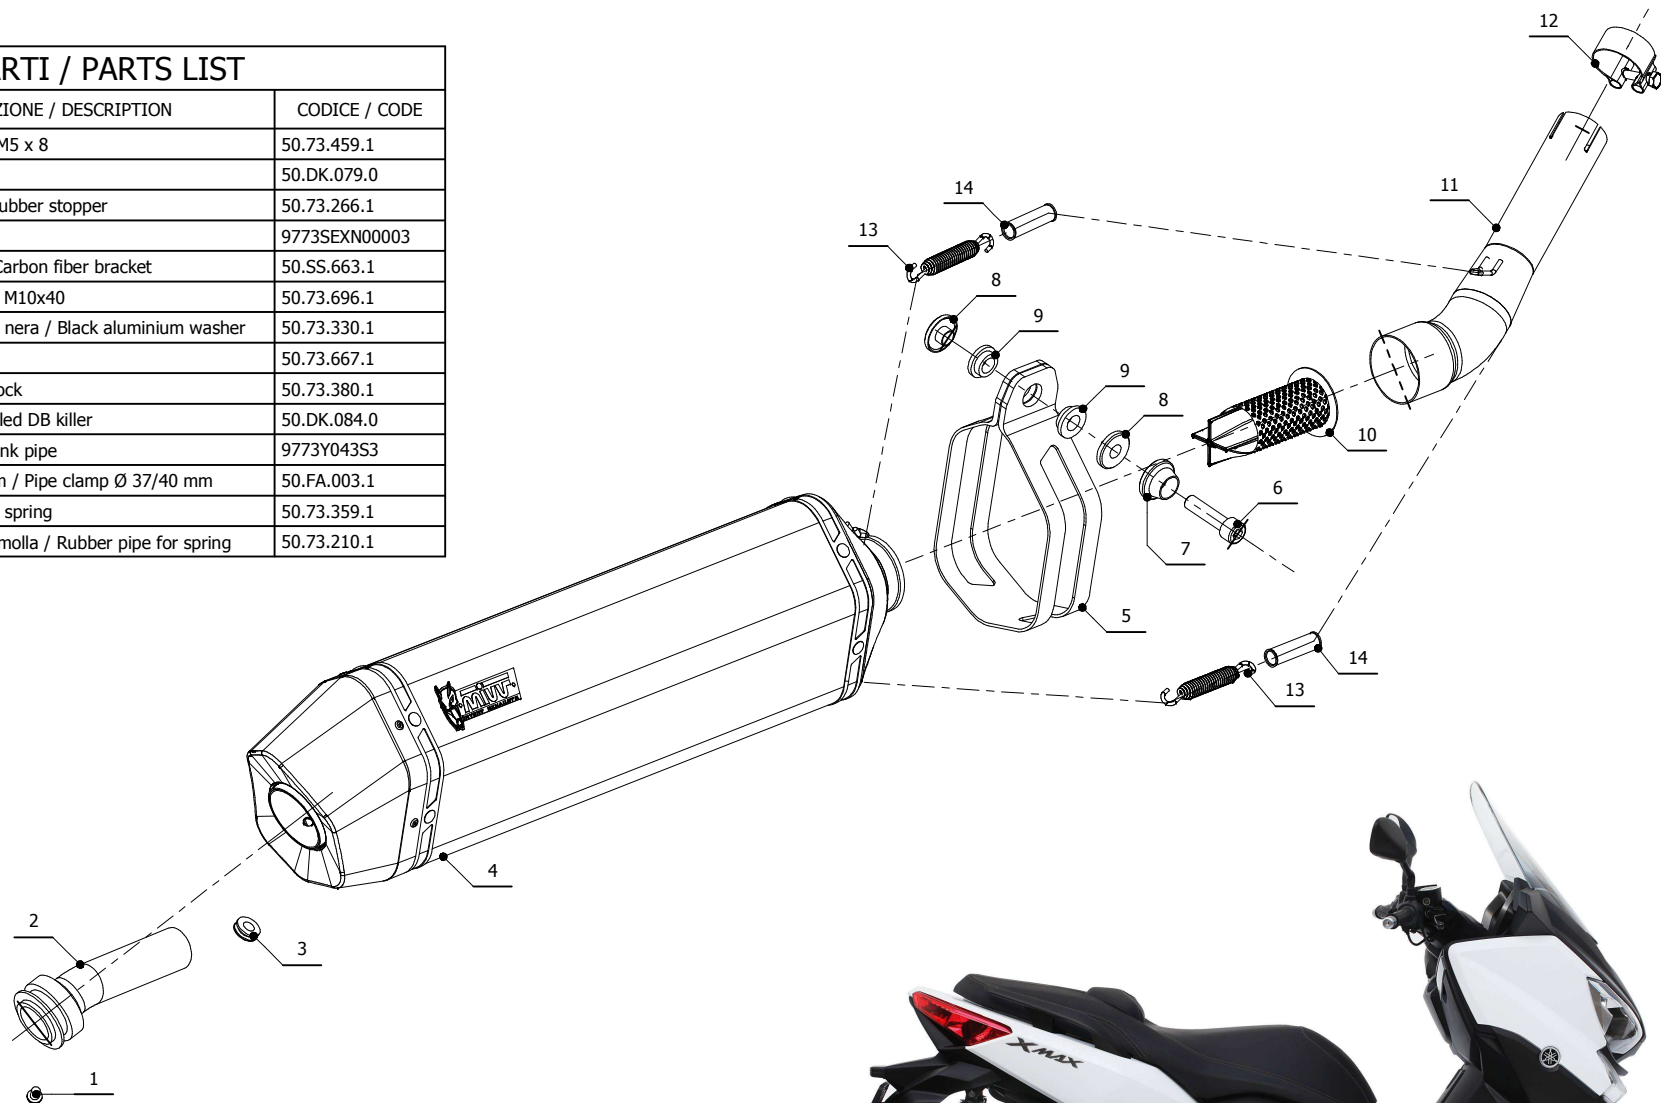

MODEL YAMAHA X-MAX 400

YEAR 2013-->

LINE SPORT

MUFFLER SPEED EDGE

SCHEMATIC

ELENCO PARTI / PARTS LIST

#	QTÀ / QTY	DESCRIZIONE / DESCRIPTION	CODICE / CODE
1	1	Vite M5 x 8 / Screw M5 x 8	50.73.459.1
2	1	DB killer / DB killer	50.DK.079.0
3	1	Tappo in gomma / Rubber stopper	50.73.266.1
4	1	Silenziatore / Muffler	9773SEXN00003
5	1	Staffa in carbonio / Carbon fiber bracket	50.SS.663.1
6	1	Vite M10x40 / Screw M10x40	50.73.696.1
7	1	Rondella in alluminio nera / Black aluminium washer	50.73.330.1
8	2	Boccola / Bush	50.73.667.1
9	2	Silentblock / Silentblock	50.73.380.1
10	1	Db Killer forato / Drilled DB killer	50.DK.084.0
11	1	Tubo di raccordo / Link pipe	9773Y043S3
12	1	Fascetta Ø 37/40 mm / Pipe clamp Ø 37/40 mm	50.FA.003.1
13	2	Molla media / Middle spring	50.73.359.1
14	2	Tubo in gomma per molla / Rubber pipe for spring	50.73.210.1

APPLICAZIONI / APPLICATIONS

CODICE / CODE	TUBO / PIPE	SILENZIATORE / MUFFLER	FASCETTA / CLAMP	CODICE OMOL. / HOMOL. CODE
Y.043.LHB	INOX / ST. STEEL	STEEL BLACK	CARBONIO / CARBON FIBER	ME041 e9 1309