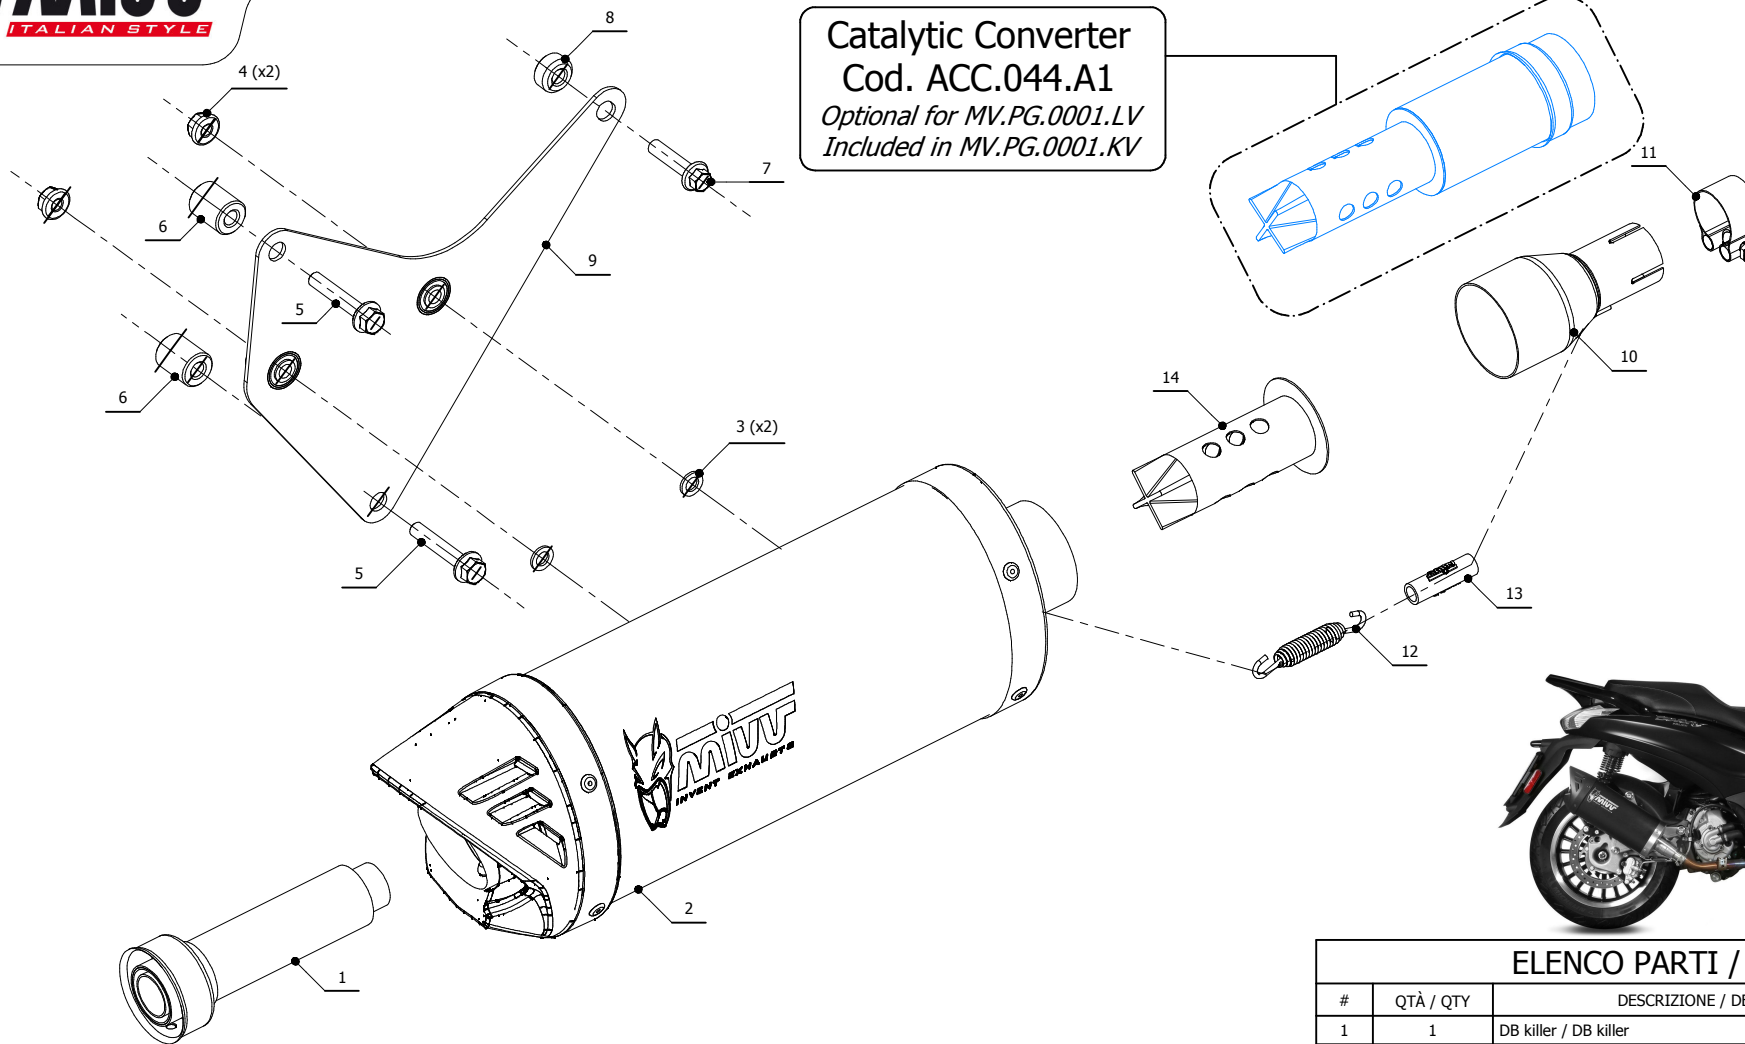

Catalytic Converter
Cod. ACC.044.A1
Optional for MV.PG.0001.LV
Included in MV.PG.0001.KV

ELENCO PARTI / PARTS LIST

#	QTÀ / QTY	DESCRIZIONE / DESCRIPTION	CODICE / CODE
1	1	DB killer / DB killer	50.DK.154.0
2	1	Silenziatore / Muffler	MOVER L.310 Øi 55
3	2	Rondella M8 / Washer M8	50.73.270.1
4	2	Dado M8 flangiato / Flanged nut M8	50.73.393.1
5	2	Vite M8x45 / Screw M8x45	50.73.697.1
6	2	Distanziale alluminio / Aluminium spacer (Øe.20 Øi.8,5 h.25)	50.SS.678.1
7	1	Vite M8x35 / Screw M8x35	50.73.598.1
8	1	Distanziale in alluminio / Aluminium spacer (Øe.20 Øi.8,5 h.10)	50.SS.070.1
9	1	Staffa Mover / Mover bracket	50.SS.1197.0
10	1	Tubo di raccordo / Link pipe	97MVPG0001LV
11	1	Fascetta Ø 31/34 mm / Pipe clamp Ø 31/34 mm	50.FA.001.1
12	1	Molla media / Mid-size spring	50.73.359.1
13	1	Gommino per molla / Rubber for spring	50.73.210.1
14	1	Db Killer / DB killer	50.DK.081.0

APPLICAZIONI / APPLICATIONS

CODICE / CODE	SILENZIATORE / MUFFLER	TUBO / PIPE	NOTE
MV.PG.0001.LV	BLACK	INOX / ST. STEEL	CATALYTIC CONVERTER NOT INCLUDED
MV.PG.0001.KV	BLACK	INOX / ST. STEEL	CATALYTIC CONVERTER INCLUDED