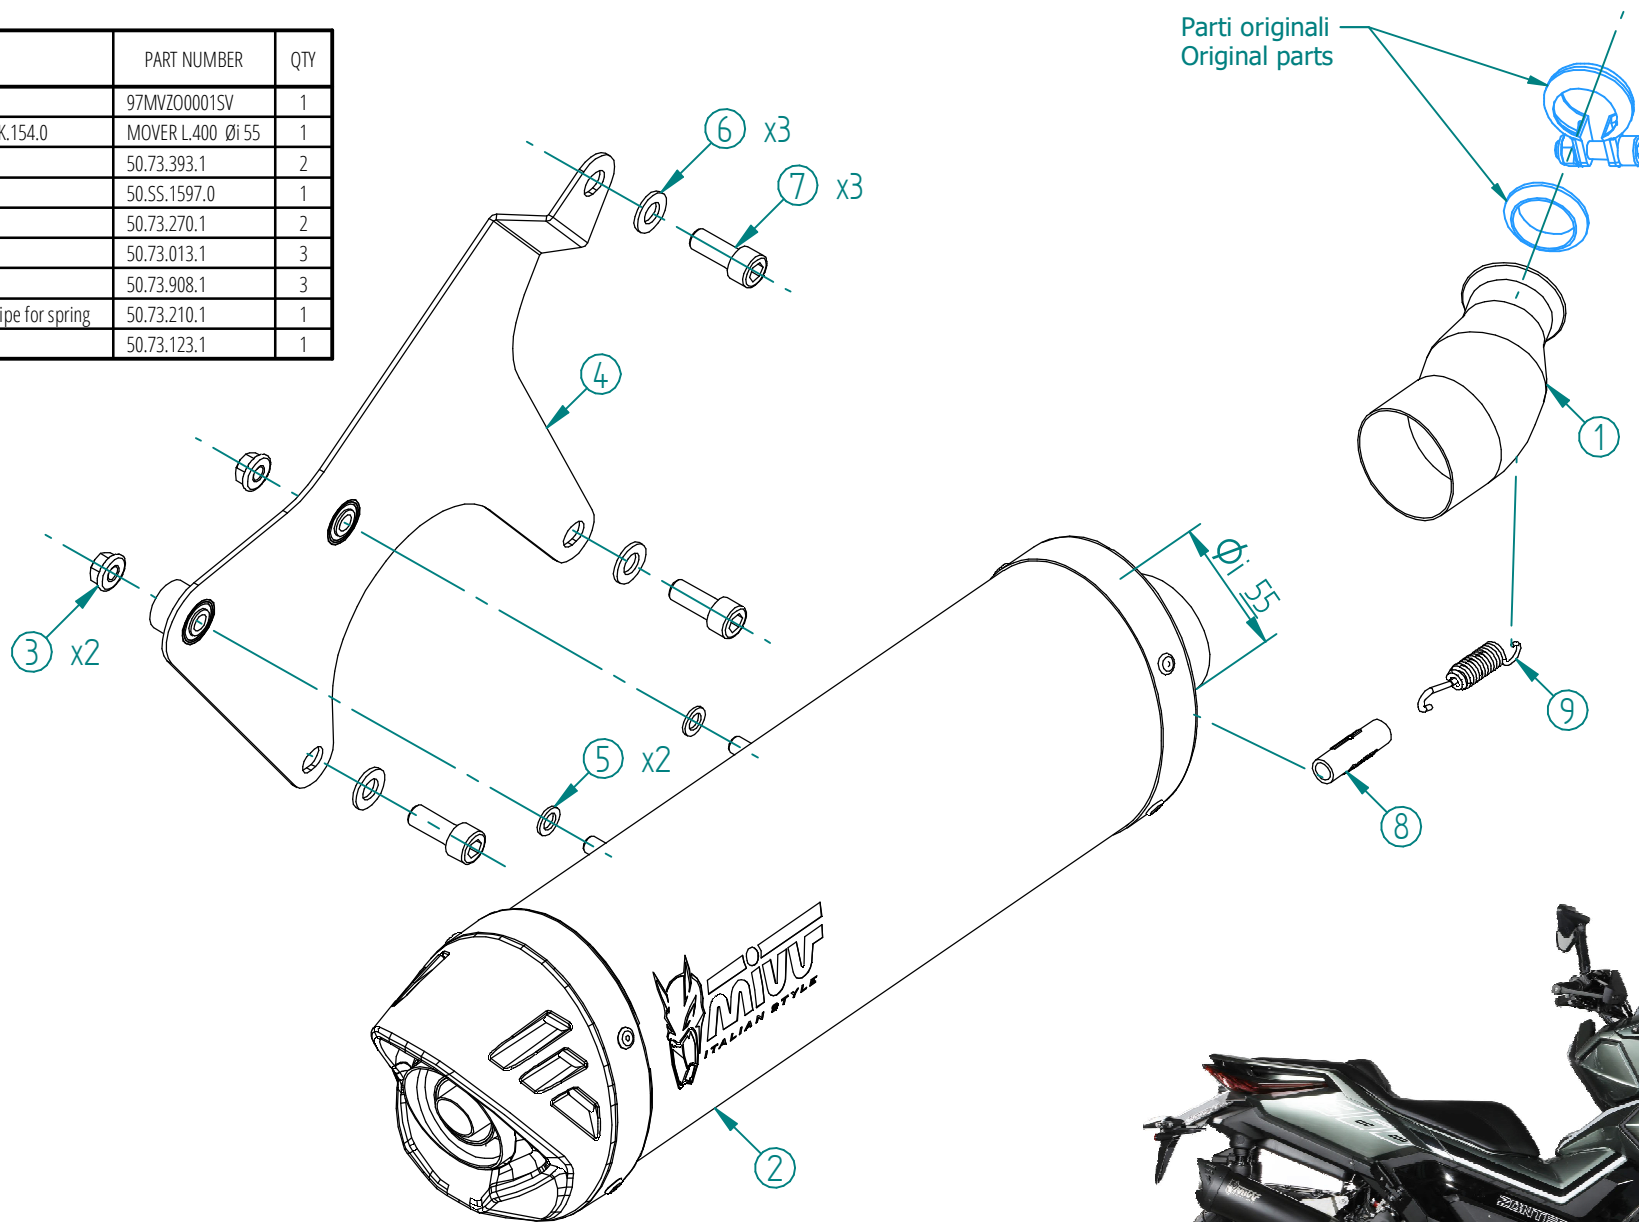

#	DESCRIPTION	PART NUMBER	QTY
1	Tubo di raccordo / Link pipe	97MVZO0001SV	1
2	Silenziatore / Muffler db killer 50.DK.154.0	MOVER L.400 Ø155	1
3	Dado M8 flangiato / Flanged nut M8	50.73.393.1	2
4	Staffa / Bracket	50.SS.1597.0	1
5	Rondella M8 / Washer M8	50.73.270.1	2
6	Rondella M10 / Washer M10	50.73.013.1	3
7	Vite M10x25 / Screw M10x25	50.73.908.1	3
8	Tubo in gomma per molla / Rubber pipe for spring	50.73.210.1	1
9	Molla corta / Short Spring	50.73.123.1	1

APPLICAZIONI / APPLICATIONS		
Codice / Code	Silenziatore / Muffler	Tubo / Pipe
MV.ZO.0001.LV	STEEL BLACK	INOX / ST. STEEL