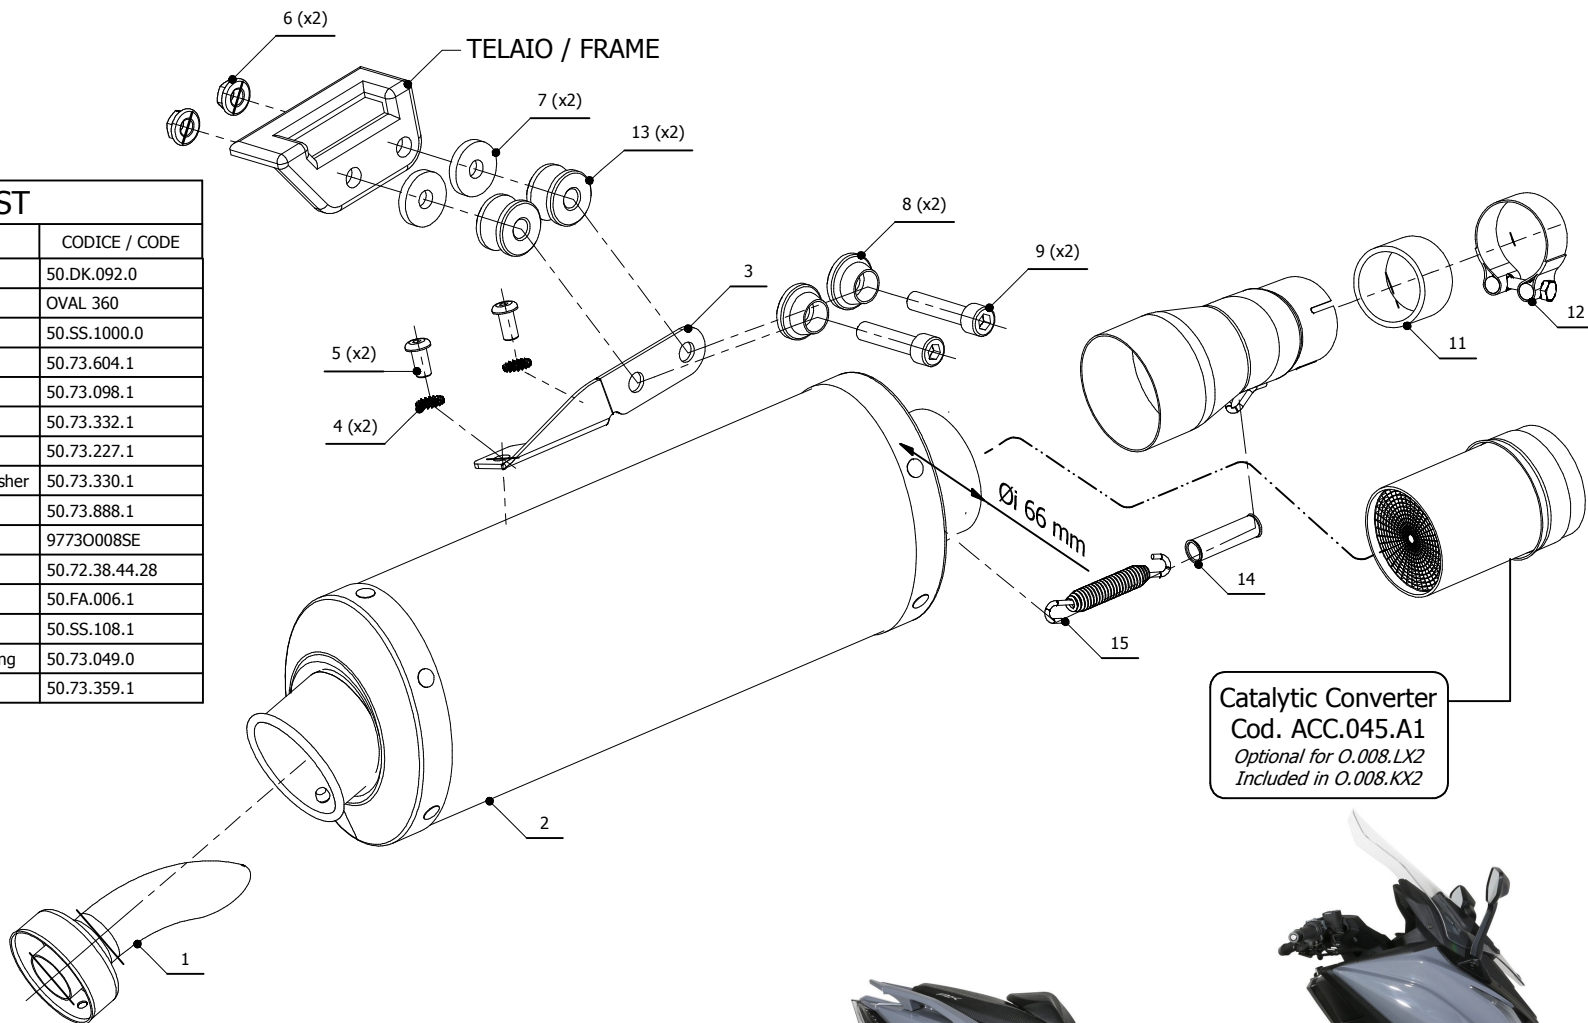

ELENCO PARTI / PARTS LIST

#	QTÀ / QTY	DESCRIZIONE / DESCRIPTION	CODICE / CODE
1	1	DB killer / DB killer	50.DK.092.0
2	1	Silenziatore / Muffler	OVAL 360
3	1	Staffa / Bracket	50.SS.1000.0
4	2	Rondella di sicurezza / Safety washer	50.73.604.1
5	2	Vite M8 x 16 / Screw M8 x 16	50.73.098.1
6	2	Dado M10 flangiato / Flanged nut M10	50.73.332.1
7	2	Rondella in gomma / Rubber washer	50.73.227.1
8	2	Rondella in alluminio nera / Black aluminium washer	50.73.330.1
9	2	Vite M10x45 / Screw M10x45	50.73.888.1
10	1	Tubo di raccordo / Link pipe	9773O008SE
11	1	Guarnizione in grafite / Graphite bush	50.72.38.44.28
12	1	Fascetta Ø 44/47 mm / Pipe clamp Ø 44/47 mm	50.FA.006.1
13	2	Distanziale in alluminio / Aluminium spacer	50.SS.108.1
14	1	Tubo in gomma per molla / Rubber pipe for spring	50.73.049.0
15	1	Molla media / Mid-size spring	50.73.359.1

Catalytic Converter
Cod. ACC.045.A1
Optional for O.008.LX2
Included in O.008.KX2

APPLICAZIONI / APPLICATIONS

CODICE / CODE	TUBO / PIPE	SILENZIATORE / MUFFLER	NOTE
74.O.008.LX2	INOX / ST.STEEL	INOX / ST.STEEL	CATALYTIC CONVERTER NOT INCLUDED
74.O.008.KX2	INOX / ST.STEEL	INOX / ST.STEEL	CATALYTIC CONVERTER INCLUDED