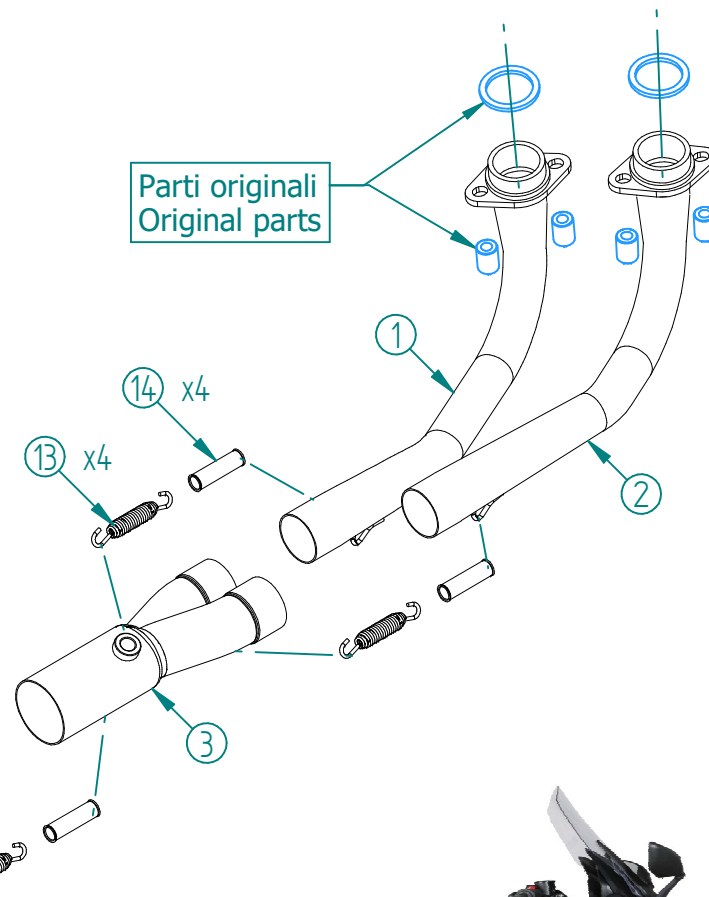

#	DESCRIPTION	PART NUMBER	QTY
1	Collettore #1 / Down pipe #1	9773Y061SEA	1
2	Collettore #2 / Down pipe #2	9773Y061SEB	1
3	Tubo di raccordo / Link pipe	9773Y061SEC	1
4	Tubo di raccordo / Link pipe	9773Y061SED	1
5	Silenziatore / Muffler - db killer 50.DK.092.0	OVAL 360	1
6	Dado M8 flangiato / Flanged nut M8	50.73.393.1	1
7	Rondella M8 / Washer M8	50.73.866.1	1
8	Vite M8 x 16 / Screw M8 x 16	50.73.098.1	2
9	Rondella di sicurezza / Safety washer	50.73.604.1	2
10	Vite M8x25 / Screw M8x25	50.73.064.1	1
11	Rondella in alluminio nera / Black aluminium washer	50.73.221.1	1
12	Staffa / Bracket	50.SS.1260.0	1
13	Molla media / Mid-size spring	50.73.359.1	4
14	Gommino per molla / Rubber pipe	50.73.049.0	4
—	Distanziale alluminio / Aluminium spacer (foglio 2 / sheet 2)	50.SS.977.1	1
—	Vite M10x45 / Screw M10x45 (foglio 2 / sheet 2)	50.73.325.1	1

Catalytic Converter
Cod. ACC.045.A1
Optional for 74.Y.061.LX2 - 74.Y.061.LX2B
Included in 74.Y.061.KX2 - 74.Y.061.KX2B

APPLICAZIONI / APPLICATIONS			
CODICE / CODE	SILENZIATORE / MUFFLER	TUBO / PIPE	NOTE
74.Y.061.LX2	INOX / ST. STEEL	INOX / ST. STEEL	CATALYTIC CONVERTER NOT INCLUDED
74.Y.061.LX2B	STEEL BLACK		
74.Y.061.KX2	INOX / ST. STEEL	INOX / ST. STEEL	CATALYTIC CONVERTER INCLUDED
74.Y.061.KX2B	STEEL BLACK		