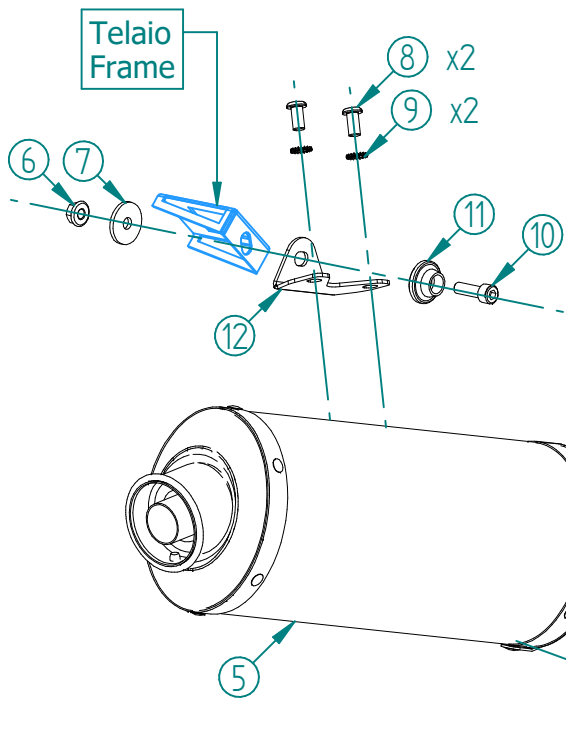

#	DESCRIPTION	PART NUMBER	QTY
1	Collettore #1 / Down pipe #1	9773Y061SEA	1
2	Collettore #2 / Down pipe #2	9773Y061SEB	1
3	Tubo di raccordo / Link pipe	9773Y061SEC	1
4	Tubo di raccordo / Link pipe	9773Y061SED	1
5	Silenziatore / Muffler - db killer 50.DK.092.0	OVAL 360	1
6	Dado M8 flangiato / Flanged nut M8	50.73.393.1	1
7	Rondella M8 / Washer M8	50.73.866.1	1
8	Vite M8 x 16 / Screw M8 x 16	50.73.098.1	2
9	Rondella di sicurezza / Safety washer	50.73.604.1	2
10	Vite M8x25 / Screw M8x25	50.73.064.1	1
11	Rondella in alluminio nera / Black aluminium washer	50.73.221.1	1
12	Staffa / Bracket	50.SS.1260.0	1
13	Molla media / Mid-size spring	50.73.359.1	4
14	Gommino per molla / Rubber pipe	50.73.049.0	4
—	Distanziale alluminio / Aluminium spacer (foglio 2 / sheet 2)	50.SS.977.1	1
—	Vite M10x45 / Screw M10x45 (foglio 2 / sheet 2)	50.73.325.1	1

Catalytic Converter
Cod. ACC.045.A1
Optional for 74.Y.061.LX2 - 74.Y.061.LX2B
Included in 74.Y.061.KX2 - 74.Y.061.KX2B

APPLICAZIONI / APPLICATIONS			
CODICE / CODE	SILENZIATORE / MUFFLER	TUBO / PIPE	NOTE
74.Y.061.LX2	INOX / ST. STEEL	INOX / ST. STEEL	CATALYTIC CONVERTER NOT INCLUDED
74.Y.061.LX2B	STEEL BLACK		
74.Y.061.KX2	INOX / ST. STEEL	INOX / ST. STEEL	CATALYTIC CONVERTER INCLUDED
74.Y.061.KX2B	STEEL BLACK		