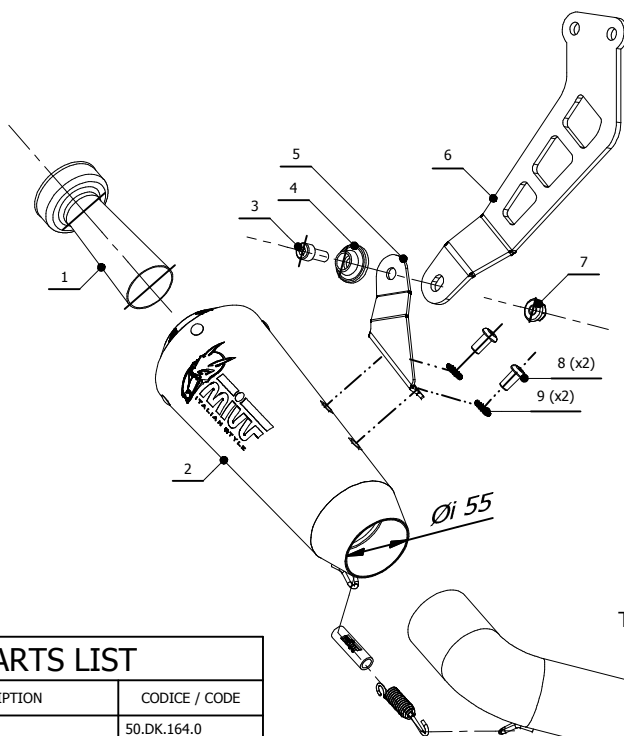

YAMAHA MT-09 / SP / FZ-09

2021 -->

X-M1

Catalytic Converter
Cod. ACC.077.A1
Optional for Y.066.LC4B
Included in Y.066.KC4B

ELENCO PARTI / PARTS LIST

#	QTÀ / QTY	DESCRIZIONE / DESCRIPTION	CODICE / CODE
1	1	DB killer / DB killer	50.DK.164.0
2	1	Silenziatore / Muffler	X-M1 Ø55
3	1	Vite M8x20 / Screw M8x20	50.73.894.1
4	2	Rondella in alluminio nera / Black aluminium washer	50.73.221.1
5	1	Staffa / Bracket	50.SS.1279.0
6	1	Staffa / Bracket	50.SS.1281.0
7	2	Dado M8 flangiato / Flanged nut M8	50.73.393.1
8	2	Vite M8 x 16 / Screw M8 x 16	50.73.098.1
9	2	Rondella di sicurezza / Safety washer	50.73.604.1
10	1	Vite M8x40 / Screw M8x40	50.73.075.1
11	6	Molla corta / Short Spring	50.73.123.1
12	6	Molla media / Mid-size spring	50.73.359.1
13	12	Gommino per molla / Rubber for spring	50.73.210.1
14	3	Boccola interna in acciaio / Internal steel bush	50.73.337.1
15	3	Boccola esterna in acciaio / External steel bush	50.73.338.1
16	3	Flangia in alluminio / Aluminium flange	50.73.339.1
17	1	Collettore #1 / Down pipe #1	9773Y066S2A
18	1	Collettore #2 / Down pipe #2	9773Y066S2B
19	1	Collettore #3 / Down pipe #3	9773Y066S2C
20	1	Tube di raccordo 3-1 / Link pipe 3-1	9773Y066S2D
21	1	Pre-silenziatore / Pre-silencer	9773Y066S2E

TELAIO FRAME

APPLICAZIONI / APPLICATIONS

CODICE / CODE	TUBO / PIPE	SILENZIATORE / MUFFLER	NOTE
Y.066.LC4B			CATALYTIC CONVERTER NOT INCLUDED
Y.066.KC4B	INOX / ST. STEEL	BLACK	CATALYTIC CONVERTER INCLUDED