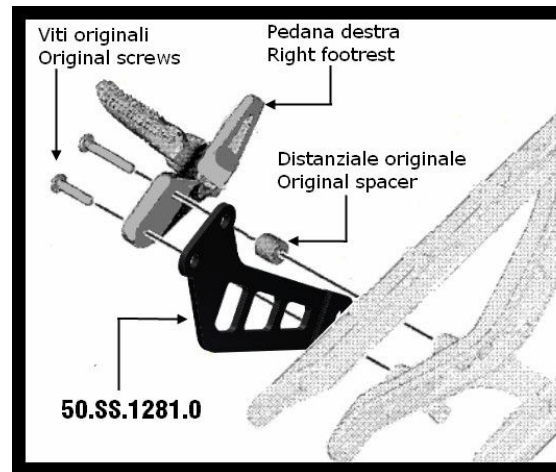

YAMAHA MT-09 / SP / FZ-09

2021 -->

X-M1

Catalytic Converter
Cod. ACC.077.A1
Optional for Y.066.LC4B
Included in Y.066.KC4B

ELENCO PARTI / PARTS LIST

#	QTÀ / QTY	DESCRIZIONE / DESCRIPTION	CODICE / CODE
1	1	DB killer / DB killer	50.DK.164.0
2	1	Silenziatore / Muffler	X-M1 Ø55
3	1	Vite M8x20 / Screw M8x20	50.73.894.1
4	2	Rondella in alluminio nera / Black aluminium washer	50.73.221.1
5	1	Staffa / Bracket	50.SS.1279.0
6	1	Staffa / Bracket	50.SS.1281.0
7	2	Dado M8 flangiato / Flanged nut M8	50.73.393.1
8	2	Vite M8 x 16 / Screw M8 x 16	50.73.098.1
9	2	Rondella di sicurezza / Safety washer	50.73.604.1
10	1	Vite M8x40 / Screw M8x40	50.73.075.1
11	6	Molla corta / Short Spring	50.73.123.1
12	6	Molla media / Mid-size spring	50.73.359.1
13	12	Gommino per molla / Rubber for spring	50.73.210.1
14	3	Boccola interna in acciaio / Internal steel bush	50.73.337.1
15	3	Boccola esterna in acciaio / External steel bush	50.73.338.1
16	3	Flangia in alluminio / Aluminium flange	50.73.339.1
17	1	Collettore #1 / Down pipe #1	9773Y066S2A
18	1	Collettore #2 / Down pipe #2	9773Y066S2B
19	1	Collettore #3 / Down pipe #3	9773Y066S2C
20	1	Tube di raccordo 3-1 / Link pipe 3-1	9773Y066S2D
21	1	Pre-silenziatore / Pre-silencer	9773Y066S2E