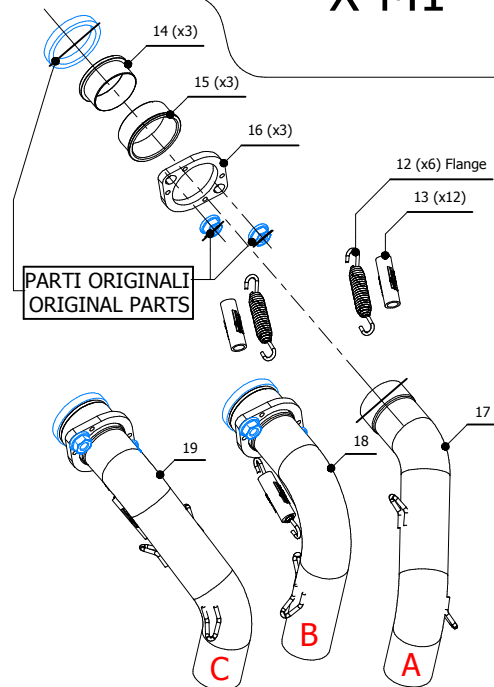

YAMAHA MT-09 / SP / FZ-09

2021 -->

X-M1

Catalytic Converter
Cod. ACC.077.A1
Optional for Y.066.LC4B
Included in Y.066.KC4B

ELENCO PARTI / PARTS LIST

#	QTÀ / QTY	DESCRIZIONE / DESCRIPTION	CODICE / CODE
1	1	DB killer / DB killer	50.DK.164.0
2	1	Silenziatore / Muffler	X-M1 Ø55
3	1	Vite M8x20 / Screw M8x20	50.73.894.1
4	2	Rondella in alluminio nera / Black aluminium washer	50.73.221.1
5	1	Staffa / Bracket	50.SS.1279.0
6	1	Staffa / Bracket	50.SS.1281.0
7	2	Dado M8 flangiato / Flanged nut M8	50.73.393.1
8	2	Vite M8 x 16 / Screw M8 x 16	50.73.098.1
9	2	Rondella di sicurezza / Safety washer	50.73.604.1
10	1	Vite M8x40 / Screw M8x40	50.73.075.1
11	6	Molla corta / Short Spring	50.73.123.1
12	6	Molla media / Mid-size spring	50.73.359.1
13	12	Gommino per molla / Rubber for spring	50.73.210.1
14	3	Boccola interna in acciaio / Internal steel bush	50.73.337.1
15	3	Boccola esterna in acciaio / External steel bush	50.73.338.1
16	3	Flangia in alluminio / Aluminium flange	50.73.339.1
17	1	Collettore #1 / Down pipe #1	9773Y066S2A
18	1	Collettore #2 / Down pipe #2	9773Y066S2B
19	1	Collettore #3 / Down pipe #3	9773Y066S2C
20	1	Tube di raccordo 3-1 / Link pipe 3-1	9773Y066S2D
21	1	Pre-silenziatore / Pre-silencer	9773Y066S2E

TELAIO FRAME

APPLICAZIONI / APPLICATIONS

CODICE / CODE	TUBO / PIPE	SILENZIATORE / MUFFLER	NOTE
Y.066.LC4B			CATALYTIC CONVERTER NOT INCLUDED
Y.066.KC4B	INOX / ST. STEEL	BLACK	CATALYTIC CONVERTER INCLUDED