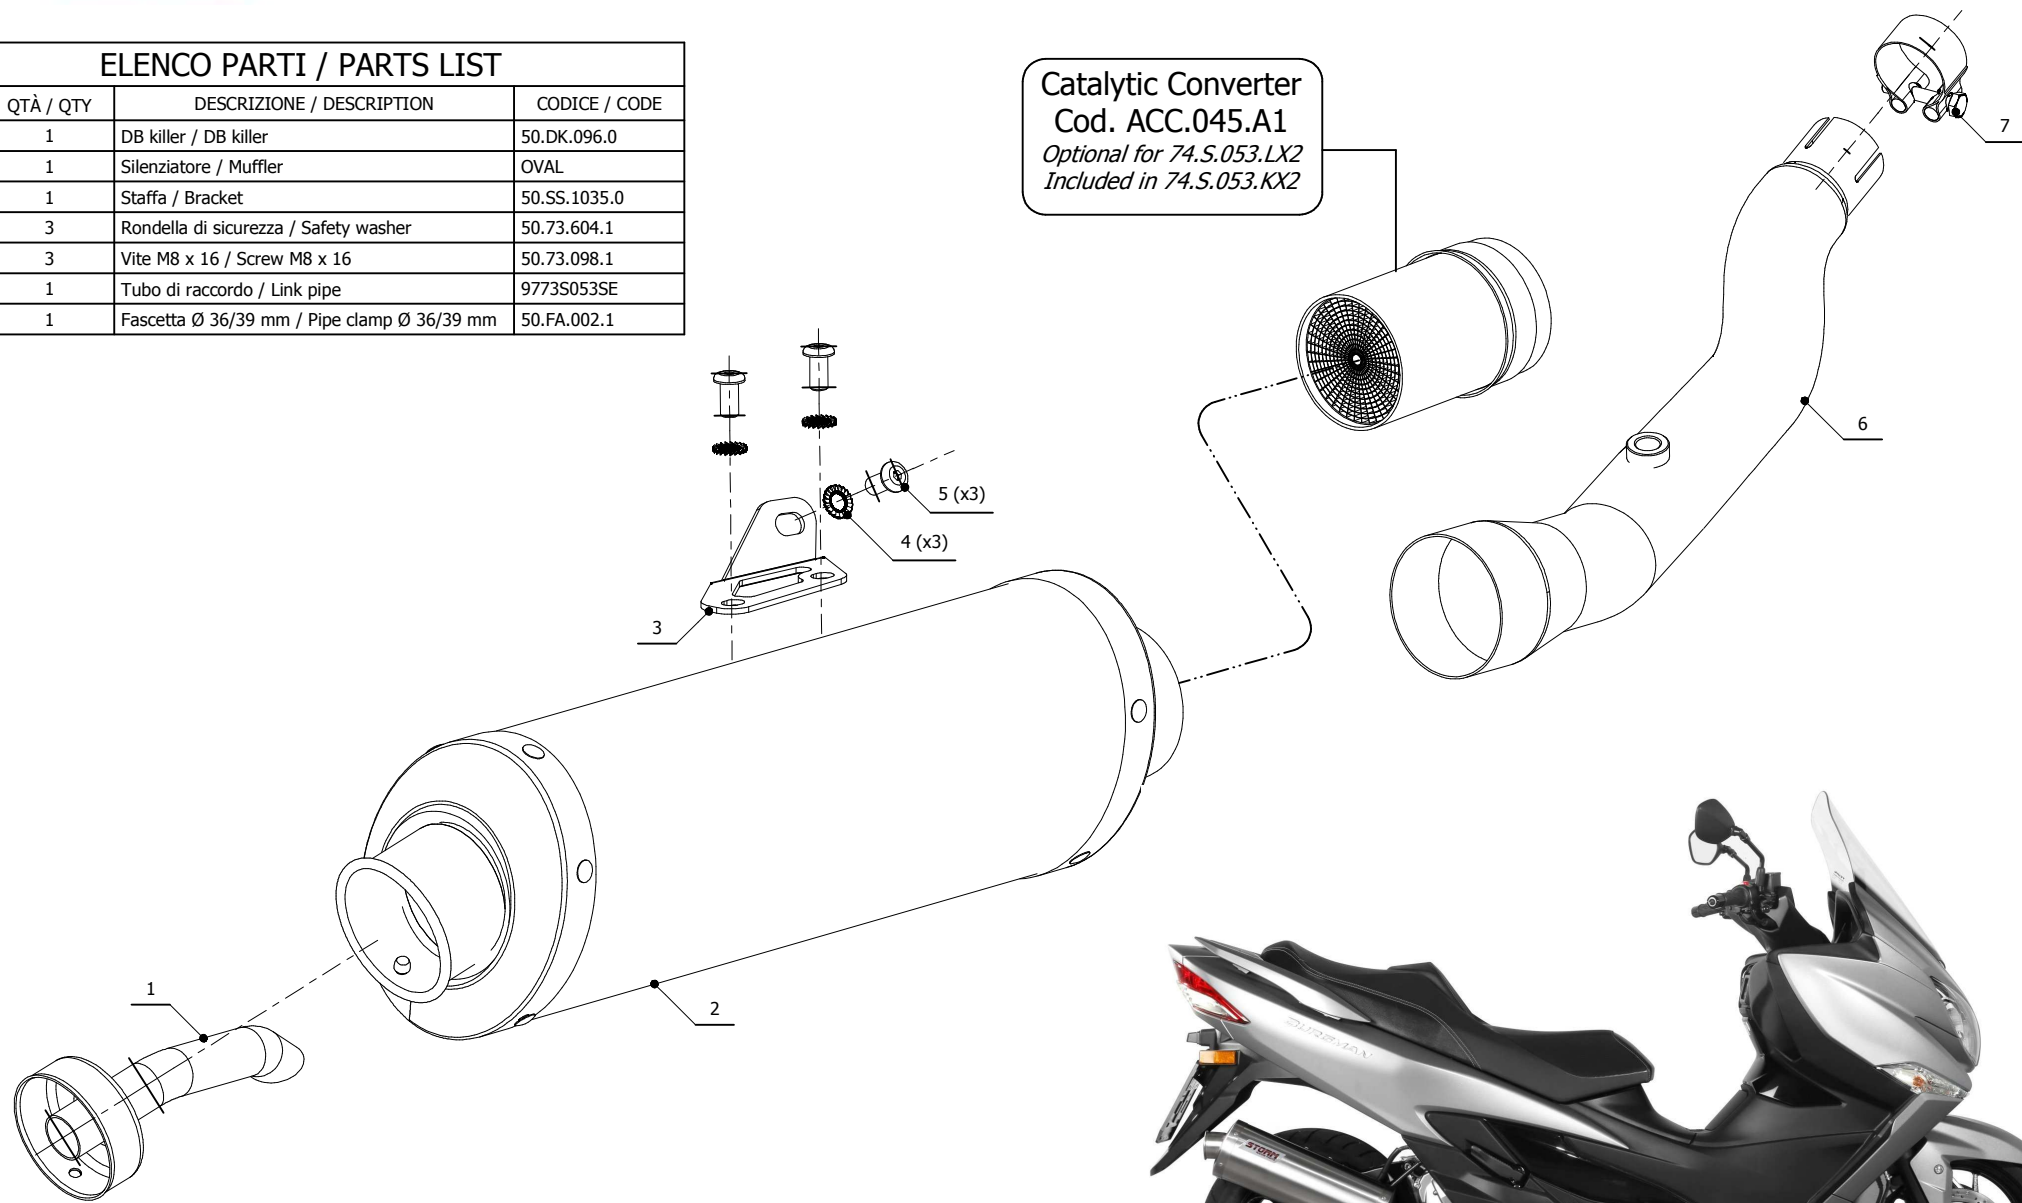

ELENCO PARTI / PARTS LIST

#	QTÀ / QTY	DESCRIZIONE / DESCRIPTION	CODICE / CODE
1	1	DB killer / DB killer	50.DK.096.0
2	1	Silenziatore / Muffler	OVAL
3	1	Staffa / Bracket	50.SS.1035.0
4	3	Rondella di sicurezza / Safety washer	50.73.604.1
5	3	Vite M8 x 16 / Screw M8 x 16	50.73.098.1
6	1	Tubo di raccordo / Link pipe	9773S053SE
7	1	Fascetta Ø 36/39 mm / Pipe clamp Ø 36/39 mm	50.FA.002.1

Catalytic Converter
Cod. ACC.045.A1
Optional for 74.S.053.LX2
Included in 74.S.053.KX2

APPLICAZIONI / APPLICATIONS

CODICE / CODE	TUBO / PIPE	SILENZIATORE / MUFFLER	NOTE
74.S.053.LX2	INOX / ST.STEEL	INOX / ST.STEEL	CATALYTIC CONVERTER NOT INCLUDED
74.S.053.KX2	INOX / ST.STEEL	INOX / ST.STEEL	CATALYTIC CONVERTER INCLUDED