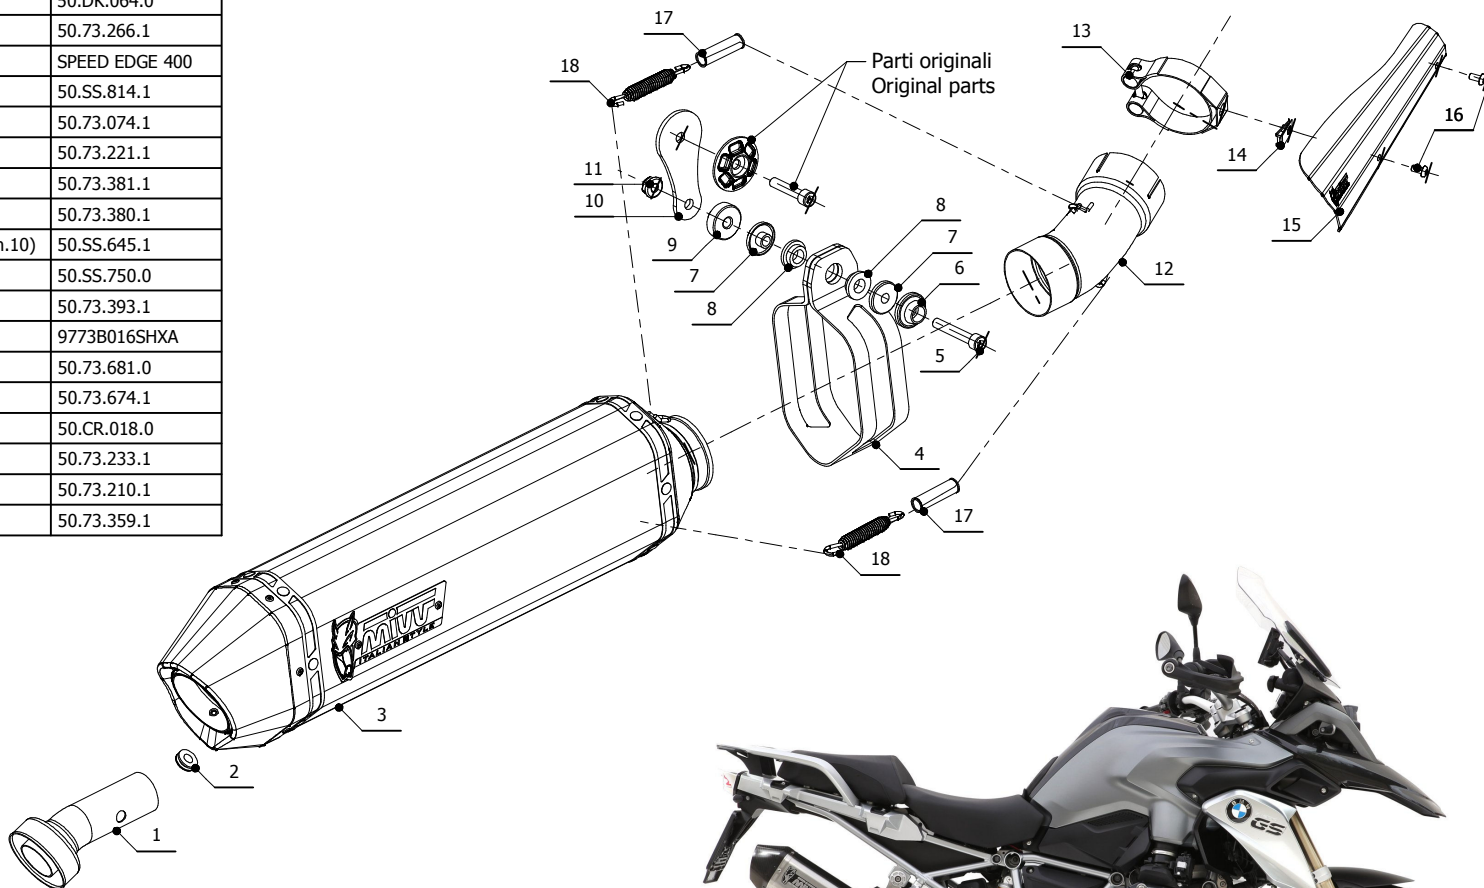

**MODEL** BMW R 1200 GS / ADVENTURE

**YEAR** 2013 - 2018

**LINE** SLIP ON

**MUFFLER** SPEED EDGE

**SCHEMATIC**

**ELENCO PARTI / PARTS LIST**

#	QTÀ / QTY	DESCRIZIONE / DESCRIPTION	CODICE / CODE
1	1	DB killer / DB killer	50.DK.064.0
2	1	Tappo in gomma / Rubber stopper	50.73.266.1
3	1	Silenziatore / Muffler	SPEED EDGE 400
4	1	Staffa in carbonio / Carbon fiber bracket	50.SS.814.1
5	1	Vite M8x50 / Screw M8x50	50.73.074.1
6	1	Rondella in alluminio nera / Black aluminium washer	50.73.221.1
7	2	Boccola / Bush	50.73.381.1
8	2	Silentblock / Silentblock	50.73.380.1
9	1	Distanziale in alluminio / Aluminium spacer (Øe.30 Øi.8,5 h.10)	50.SS.645.1
10	1	Staffa / Bracket	50.SS.750.0
11	1	Dado M8 flangiato / Flanged nut M8	50.73.393.1
12	1	Tubo di raccordo / Link pipe	9773B016SHXA
13	1	Fascetta Ø 64/67 mm / Pipe clamp Ø 64/67 mm	50.73.681.0
14	1	Dado rapido M5 / M5 Cage nut	50.73.674.1
15	1	Copertura in alluminio / Aluminium cover	50.CR.018.0
16	2	Vite M5 x 8 / Screw M5 x 8	50.73.233.1
17	2	Tubo in gomma per molla / Rubber pipe for spring	50.73.210.1
18	2	Molla media / Mid-size spring	50.73.359.1

**OPTIONAL PARTS**

B.016.C1  
NO KAT PIPE

ACC.075.0  
CARBON COVER

**APPLICAZIONI / APPLICATIONS**

CODICE / CODE	SILENZIATORE / MUFFLER	TUBO / PIPE	FASCETTA / CLAMP
B.016.LRX	INOX (COPPE CARBONIO) / ST. STEEL (CARBON CAPS)	INOX / ST. STEEL	CARBONIO / CARBON FIBER
B.016.LRB	STEEEL BLACK		