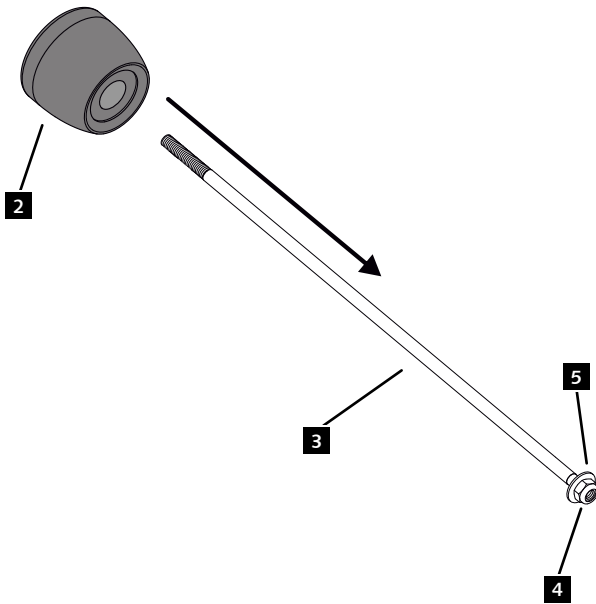

**KAWASAKI Z-750 '07-'12 / Z-900 '17 / Z-900RS '18
/ Z-1000 '10-'13 / Z-1000SX '11-'18**

INSTRUCCIONES DE MONTAJE - MOUNTING INSTRUCTIONS - MONTAGEANLEITUNG

1

**ASSEMBLY
MONTAJE**