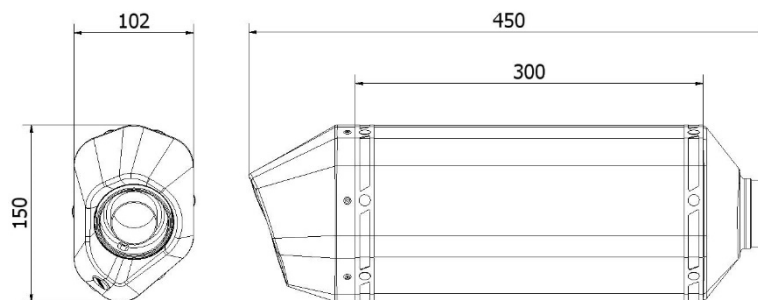

Technical specifications

SPEED EDGE STAINLESS STEEL

Characteristics

Body material	Stainless steel
Front end cap material	Stainless steel
Rear end cap material	Carbon
Material of the inside of the silencer	Stainless steel
Link pipe material	Stainless steel
Type of attachment to the frame	Carbon bracket
Total body length (mm)	300 mm
Internal diameter of the silencer coupling (mm)	Ø 55
Presence of dB-Killer	Yes
Silencer weight	2.2 kg