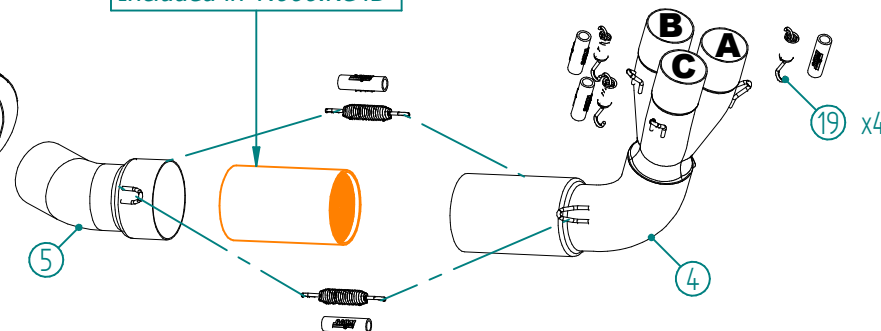

*Catalytic Converter
Cod. ACC.077.A1
Optional for Y.066.LC4B
Included in Y.066.KC4B*

#	DESCRIPTION	PART NUMBER	QTY
1	Collettore #1 / Down pipe #1	9773Y066S2A	1
2	Collettore #2 / Down pipe #2	9773Y066S2B	1
3	Collettore #3 / Down pipe #3	9773Y066S2C	1
4	Tubo di raccordo 3-1 / Link pipe 3-1	9773Y066S2D	1
5	Tubo di raccordo / Link pipe	9773Y066S2EA	1
6	Pre-silenziatore / Pre-silencer	9773Y066S2EB	1
7	Tubo di raccordo / Link pipe	9773Y066S2EC	1
8	Silenziatore / Muffler - dB killer 50.DK.164.0	X-M1 Ø55	1
9	Vite M8x20 / Screw M8x20	50.73.894.1	1
10	Rondella in alluminio nera / Black aluminium washer	50.73.221.1	2
11	Staffa / Bracket	50.SS.1279.0	1
12	Staffa / Bracket	50.SS.1281.0	1
13	Dado M8 flangiato / Flanged nut M8	50.73.393.1	2
14	Vite M8 x 16 / Screw M8 x 16	50.73.098.1	2
15	Rondella di sicurezza / Safety washer	50.73.604.1	2
16	Vite M8x40 / Screw M8x40	50.73.075.1	1
17	Molla media / Middle spring	50.73.359.1	9
18	Tubo in gomma per molla / Rubber pipe for spring	50.73.210.1	13
19	Molla corta / Short Spring	50.73.123.1	4
20	Boccola interna in acciaio / Internal steel bush	50.73.337.1	3
21	Boccola esterna in acciaio / External steel bush	50.73.338.1	3
22	Flangia in alluminio / Aluminium flange	50.73.339.1	3

Telaio Frame

APPLICAZIONI / APPLICATIONS			
CODICE / CODE	NOTE	SILENZIATORE / MUFFLER	TUBO / PIPE
Y.066.LC4B	CATALYTIC CONVERTER NOT INCLUDED	STEEL BLACK	INOX / ST. STEEL
Y.066.KC4B	CATALYTIC CONVERTER INCLUDED		