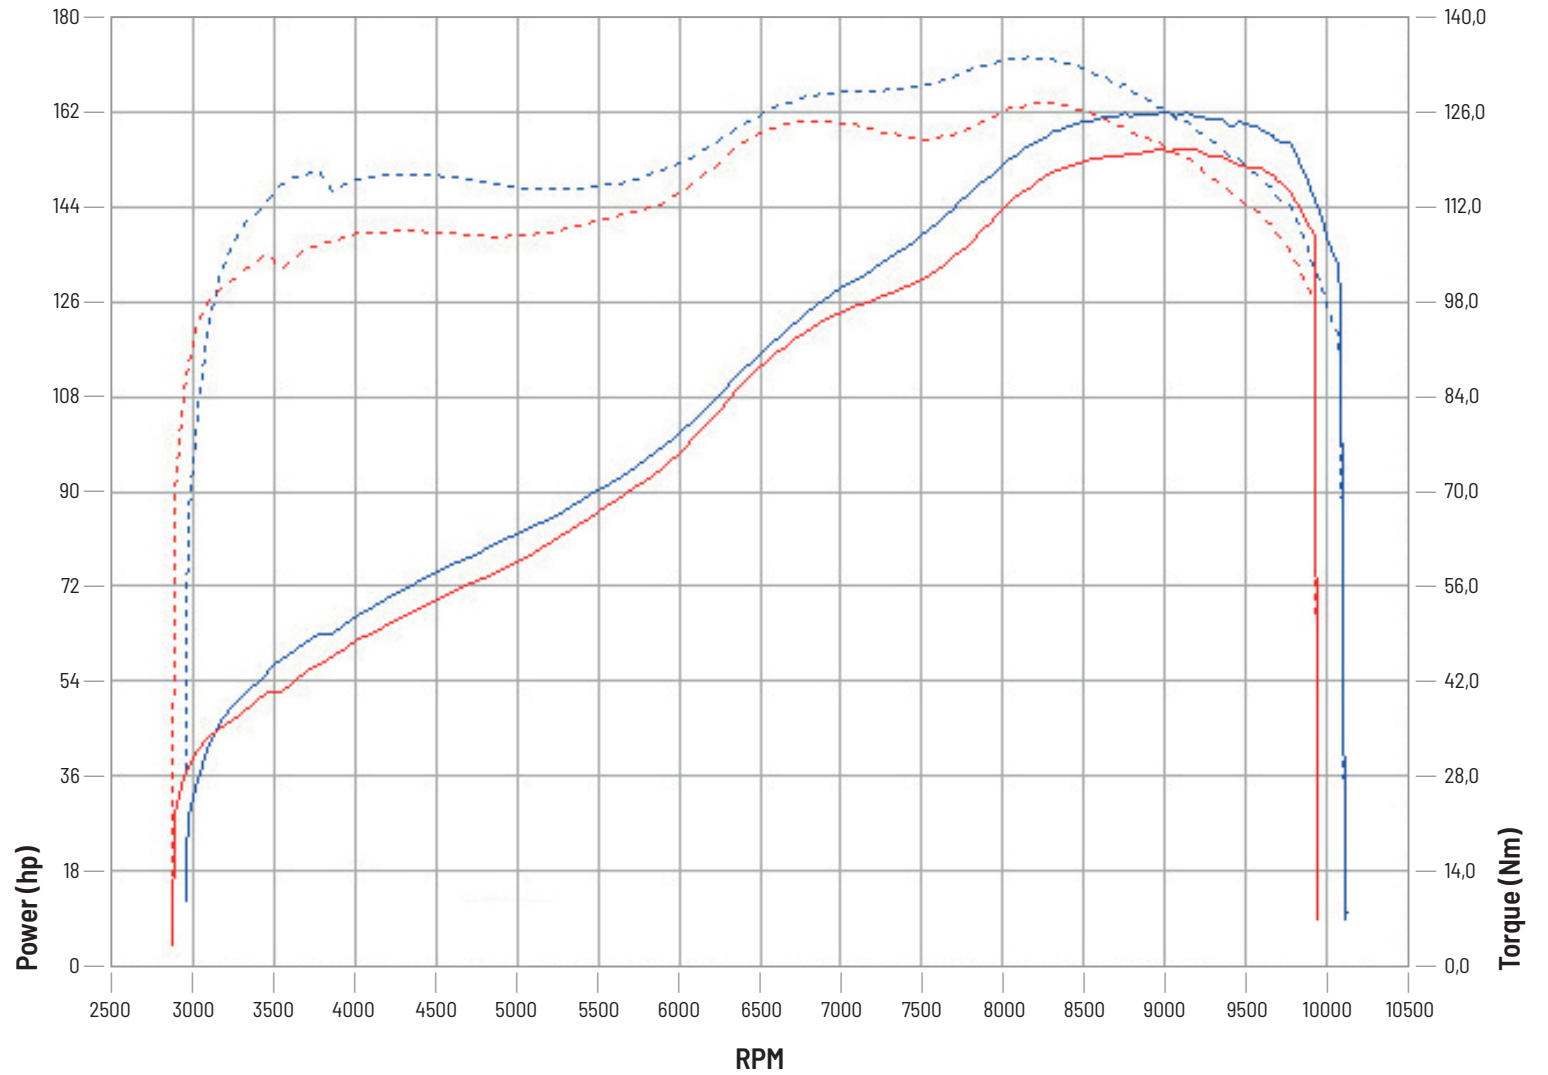

Model
**KTM
 SUPERDUKE 1290
 2017-2019**

Line
SLIP ON

Muffler
OVAL

	Power (hp)	Torque (Nm)
■ Stock	155,0 hp 9100 rpm	127,4 Nm 8294 rpm
■ MIVV Oval + map	161,9 hp 9032 rpm	134,0 Nm 8176 rpm