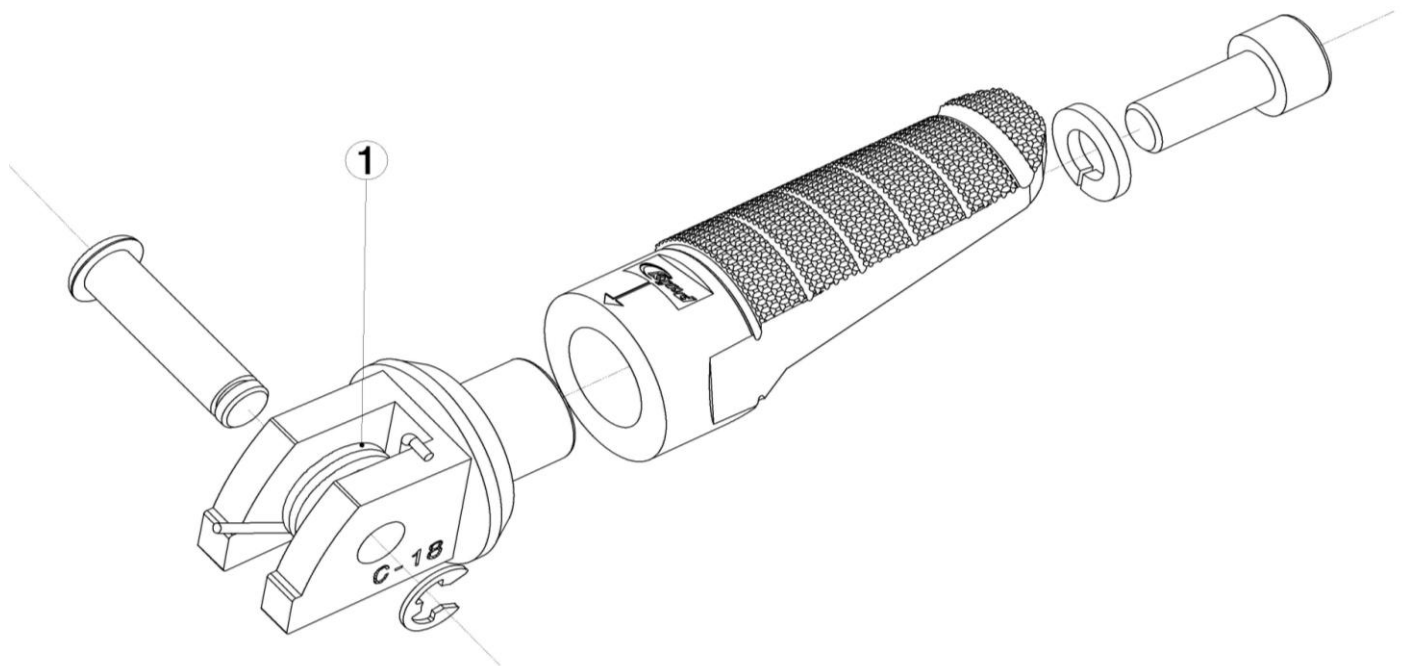

Ref.  
6455N

ESTRIBERA CONDUCTOR / PILOT FOOTPEG  
YAMAHA FAZER 1000 - FZ1 - FZ8

1, Pieza original / Original parts