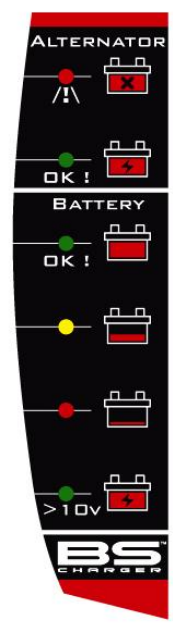

BT02

Battery & Alternator Tester

Features

- Test the condition of your Battery & Alternator
- Control the right starting ability of your vehicle
- Checks and analyses the charge state of the battery
- Confirm if the alternator is charging correctly
- Easy to use
- Waterproof