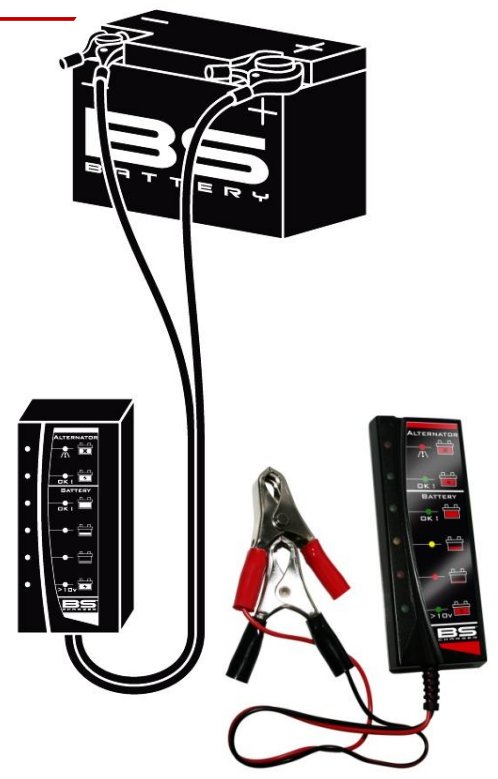

BT02

Battery & Alternator Tester

Features

- Test the condition of your Battery & Alternator
- Control the right starting ability of your vehicle
- Checks and analyses the charge state of the battery
- Confirm if the alternator is charging correctly
- Easy to use
- Waterproof