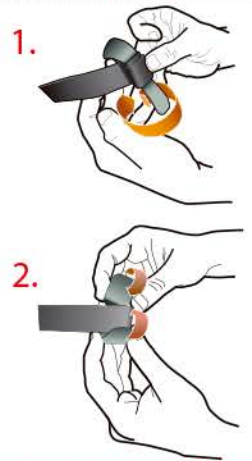

SHAD zulupack

STRAPS