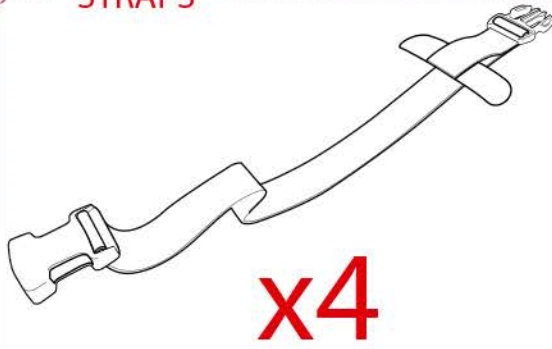

SHAD zulupack

STRAPS