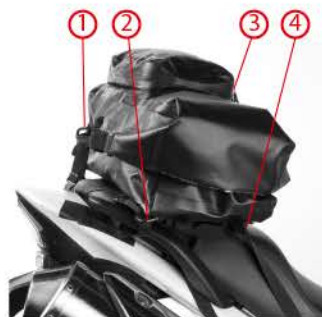

4 FIXATION POINTS PER BAG