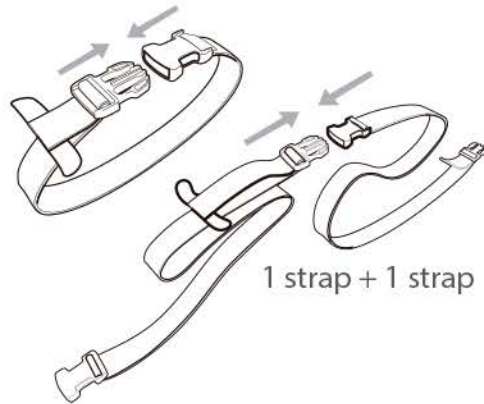

SHAD zulupack

STRAPS