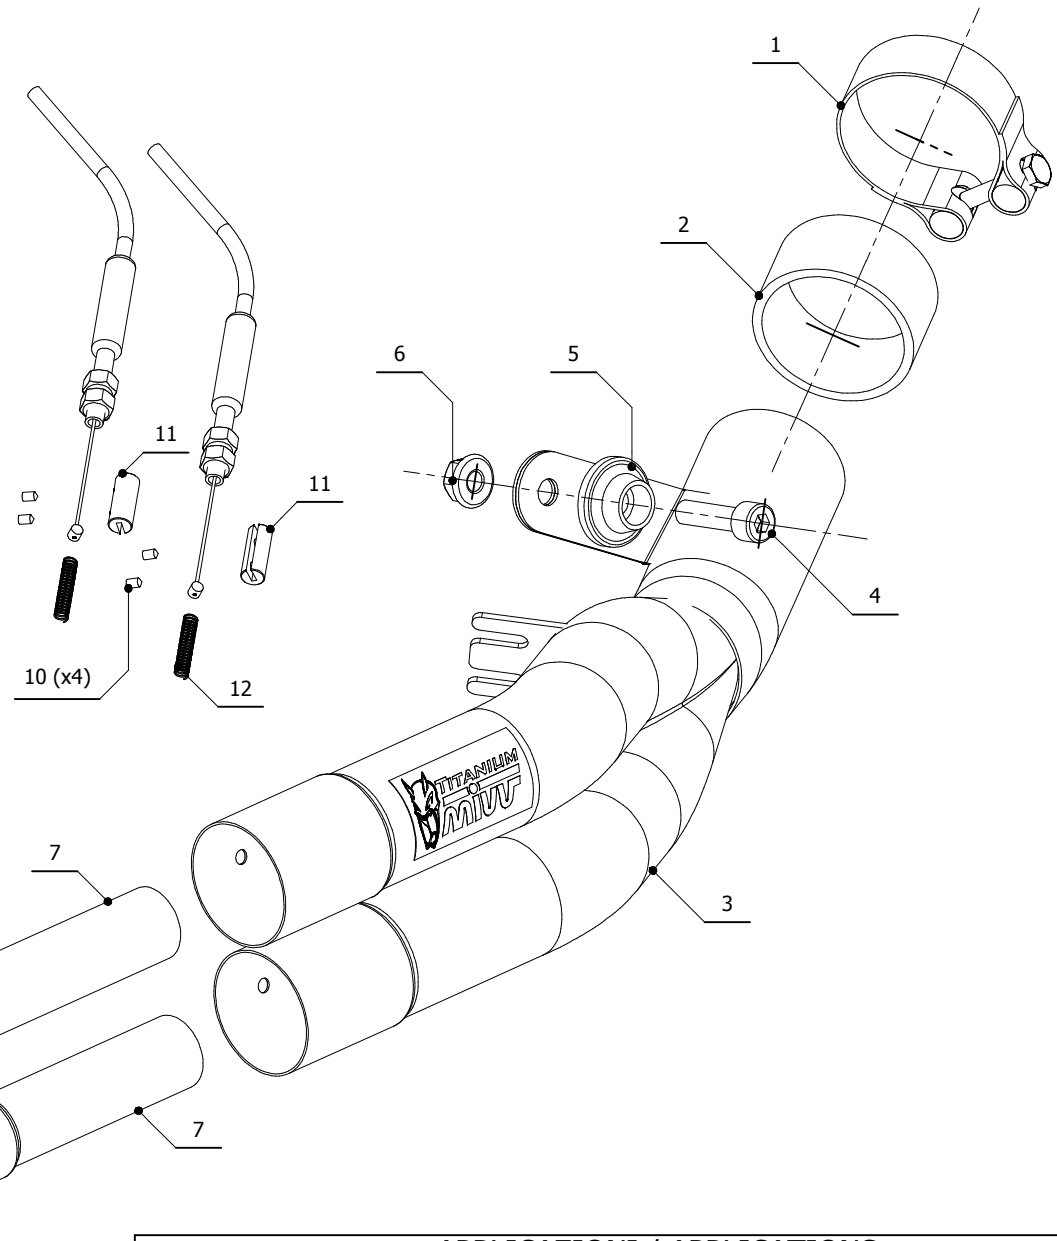

**MODEL** KAWASAKI Z 750

**YEAR** 2007-->

**LINE** SPORT

**MUFFLER** DOUBLE GUN

**SCHEMATIC**

**ELENCO PARTI / PARTS LIST**

#	QTÀ / QTY	DESCRIZIONE / DESCRIPTION	CODICE / CODE
1	1	Fascetta Ø 56/59 mm / Pipe clamp Ø 56/59 mm	50.FA.009.1
2	1	Guarnizione in grafite / Graphite bush	50.72.49.55.29
3	1	Silenziatore / Muffler	DOUBLE GUN
4	1	Vite M8x30 / Screw M8x30	50.73.219.1
5	1	Rondella in alluminio nera / Black aluminium washer	50.73.221.1
6	1	Dado 8 MA flangiato / Flanged nut 8 MA	50.73.052.1
7	2	DB killer / DB killer	50.DK.059.0
8	2	Dado M5 / M5 nut	50.73.267.1
9	2	Vite M5 x 8 / Screw M5 x 8	50.73.459.1
10	4	Grani M3 / Grub screws M3	50.73.140.1
11	2	Morsetto in alluminio / Aluminium clamp	50.73.138.1
12	2	Molla / Spring	50.73.142.1

**APPLICAZIONI / APPLICATIONS**

CODICE / CODE	TUBO / PIPE	SILENZIATORE / MUFFLER	CODICE OMOL. / HOMOL. CODE
K.018.SDG	---	TITANIO / TITANIUM	---