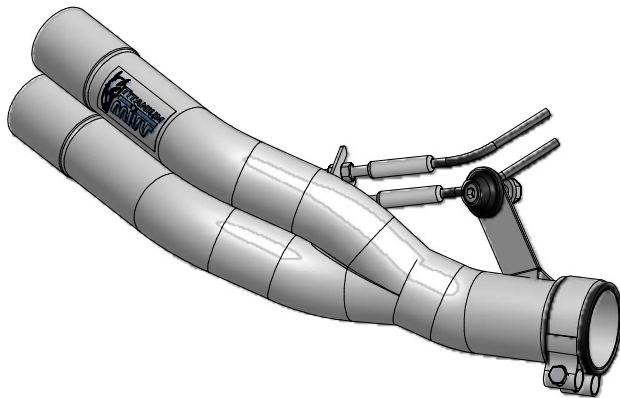

**MODEL** KAWASAKI Z 750

**YEAR** 2007-->

**LINE** SPORT

**MUFFLER** DOUBLE GUN

**SCHEMATIC**

**ELENCO PARTI / PARTS LIST**

#	QTÀ / QTY	DESCRIZIONE / DESCRIPTION	CODICE / CODE
1	1	Fascetta Ø 56/59 mm / Pipe clamp Ø 56/59 mm	50.FA.009.1
2	1	Guarnizione in grafite / Graphite bush	50.72.49.55.29
3	1	Silenziatore / Muffler	DOUBLE GUN
4	1	Vite M8x30 / Screw M8x30	50.73.219.1
5	1	Rondella in alluminio nera / Black aluminium washer	50.73.221.1
6	1	Dado 8 MA flangiato / Flanged nut 8 MA	50.73.052.1
7	2	DB killer / DB killer	50.DK.059.0
8	2	Dado M5 / M5 nut	50.73.267.1
9	2	Vite M5 x 8 / Screw M5 x 8	50.73.459.1
10	4	Grani M3 / Grub screws M3	50.73.140.1
11	2	Morsetto in alluminio / Aluminium clamp	50.73.138.1
12	2	Molla / Spring	50.73.142.1

**APPLICAZIONI / APPLICATIONS**

CODICE / CODE	TUBO / PIPE	SILENZIATORE / MUFFLER	CODICE OMOL. / HOMOL. CODE
K.018.SDG	---	TITANIO / TITANIUM	---