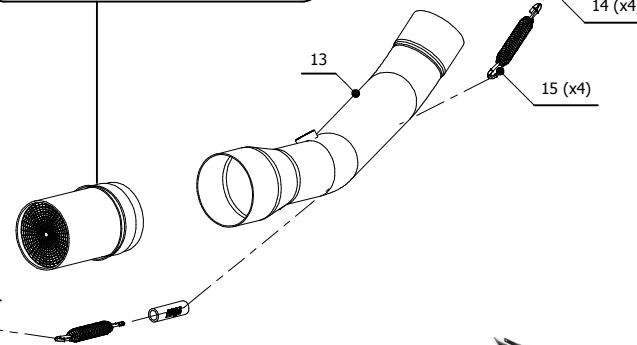

ELENCO PARTI / PARTS LIST

#	QTÀ / QTY	DESCRIZIONE / DESCRIPTION	CODICE / CODE
1	1	DB killer / DB killer	50.DK.115.0
2	1	Tappo in gomma / Rubber stopper	50.73.266.1
3	1	Silenziatore / Muffler	SPEED EDGE 350
4	2	Rondella di sicurezza / Safety washer	50.73.604.1
5	2	Vite M8 x 16 / Screw M8 x 16	50.73.098.1
6	1	Dado M8 flangiato / Flanged nut M8	50.73.393.1
7	1	Staffa / Bracket	50.SS.1014.0
8	1	Rondella in alluminio nera / Black aluminium washer	50.73.221.1
9	1	Vite M8x50 / Screw M8x50	50.73.074.1
10	1	Collettore #1 / Down pipe #1	9773SY002SEA
11	1	Collettore #2 / Down pipe #2	9773SY002SEB
12	1	Tubo di raccordo 2-1 / Link pipe 2-1	9773SY002SEC
13	1	Tubo di raccordo / Link pipe	9773SY002SED
14	4	Gommino per molla / Rubber for spring	50.73.210.1
15	4	Molla media / Mid-size spring	50.73.359.1

Catalytic Converter
Cod. ACC.045.A1
*Optional for SY.002.LRX-SY.002.LRB
Included in SY.002.KRX-SY.002.KRB*

APPLICAZIONI / APPLICATIONS

CODICE / CODE	SILENZIATORE / MUFFLER	TUBO / PIPE	NOTE
SY.002.LRX SY.002.LRB	INOX (COPPE CARBONIO) / ST. STEEL (CARBON CAPS) STEEL BLACK	INOX / ST. STEEL	CATALYTIC CONVERTER NOT INCLUDED
SY.002.KRX SY.002.KRB	INOX (COPPE CARBONIO) / ST. STEEL (CARBON CAPS) STEEL BLACK	INOX / ST. STEEL	CATALYTIC CONVERTER INCLUDED