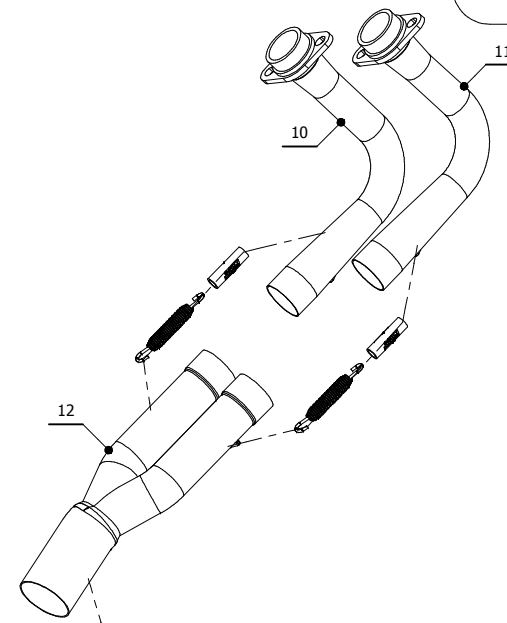

ELENCO PARTI / PARTS LIST

#	QTÀ / QTY	DESCRIZIONE / DESCRIPTION	CODICE / CODE
1	1	DB killer / DB killer	50.DK.115.0
2	1	Tappo in gomma / Rubber stopper	50.73.266.1
3	1	Silenziatore / Muffler	SPEED EDGE 350
4	2	Rondella di sicurezza / Safety washer	50.73.604.1
5	2	Vite M8 x 16 / Screw M8 x 16	50.73.098.1
6	1	Dado M8 flangiato / Flanged nut M8	50.73.393.1
7	1	Staffa / Bracket	50.SS.1014.0
8	1	Rondella in alluminio nera / Black aluminium washer	50.73.221.1
9	1	Vite M8x50 / Screw M8x50	50.73.074.1
10	1	Collettore #1 / Down pipe #1	9773SY002SEA
11	1	Collettore #2 / Down pipe #2	9773SY002SEB
12	1	Tubo di raccordo 2-1 / Link pipe 2-1	9773SY002SEC
13	1	Tubo di raccordo / Link pipe	9773SY002SED
14	4	Gommino per molla / Rubber for spring	50.73.210.1
15	4	Molla media / Mid-size spring	50.73.359.1

Catalytic Converter
Cod. ACC.045.A1
*Optional for SY.002.LRX-SY.002.LRB
Included in SY.002.KRX-SY.002.KRB*

APPLICAZIONI / APPLICATIONS

CODICE / CODE	SILENZIATORE / MUFFLER	TUBO / PIPE	NOTE
SY.002.LRX SY.002.LRB	INOX (COPPE CARBONIO) / ST. STEEL (CARBON CAPS) STEEL BLACK	INOX / ST. STEEL	CATALYTIC CONVERTER NOT INCLUDED
SY.002.KRX SY.002.KRB	INOX (COPPE CARBONIO) / ST. STEEL (CARBON CAPS) STEEL BLACK	INOX / ST. STEEL	CATALYTIC CONVERTER INCLUDED