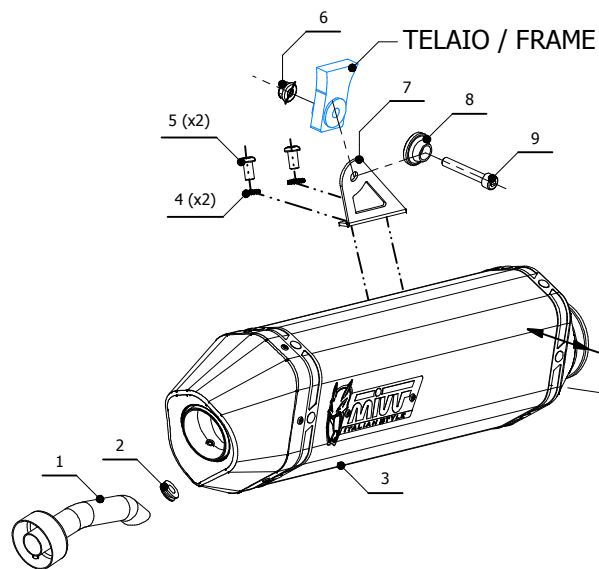

ELENCO PARTI / PARTS LIST

#	QTÀ / QTY	DESCRIZIONE / DESCRIPTION	CODICE / CODE
1	1	DB killer / DB killer	50.DK.115.0
2	1	Tappo in gomma / Rubber stopper	50.73.266.1
3	1	Silenziatore / Muffler	SPEED EDGE 350
4	2	Rondella di sicurezza / Safety washer	50.73.604.1
5	2	Vite M8 x 16 / Screw M8 x 16	50.73.098.1
6	1	Dado M8 flangiato / Flanged nut M8	50.73.393.1
7	1	Staffa / Bracket	50.SS.1014.0
8	1	Rondella in alluminio nera / Black aluminium washer	50.73.221.1
9	1	Vite M8x50 / Screw M8x50	50.73.074.1
10	1	Collettore #1 / Down pipe #1	9773SY002SEA
11	1	Collettore #2 / Down pipe #2	9773SY002SEB
12	1	Tubo di raccordo 2-1 / Link pipe 2-1	9773SY002SEC
13	1	Tubo di raccordo / Link pipe	9773SY002SED
14	4	Gommino per molla / Rubber for spring	50.73.210.1
15	4	Molla media / Mid-size spring	50.73.359.1

Catalytic Converter
Cod. ACC.045.A1
*Optional for SY.002.LRX-SY.002.LRB
Included in SY.002.KRX-SY.002.KRB*

APPLICAZIONI / APPLICATIONS

CODICE / CODE	SILENZIATORE / MUFFLER	TUBO / PIPE	NOTE
SY.002.LRX SY.002.LRB	INOX (COPPE CARBONIO) / ST. STEEL (CARBON CAPS) STEEL BLACK	INOX / ST. STEEL	CATALYTIC CONVERTER NOT INCLUDED
SY.002.KRX SY.002.KRB	INOX (COPPE CARBONIO) / ST. STEEL (CARBON CAPS) STEEL BLACK	INOX / ST. STEEL	CATALYTIC CONVERTER INCLUDED