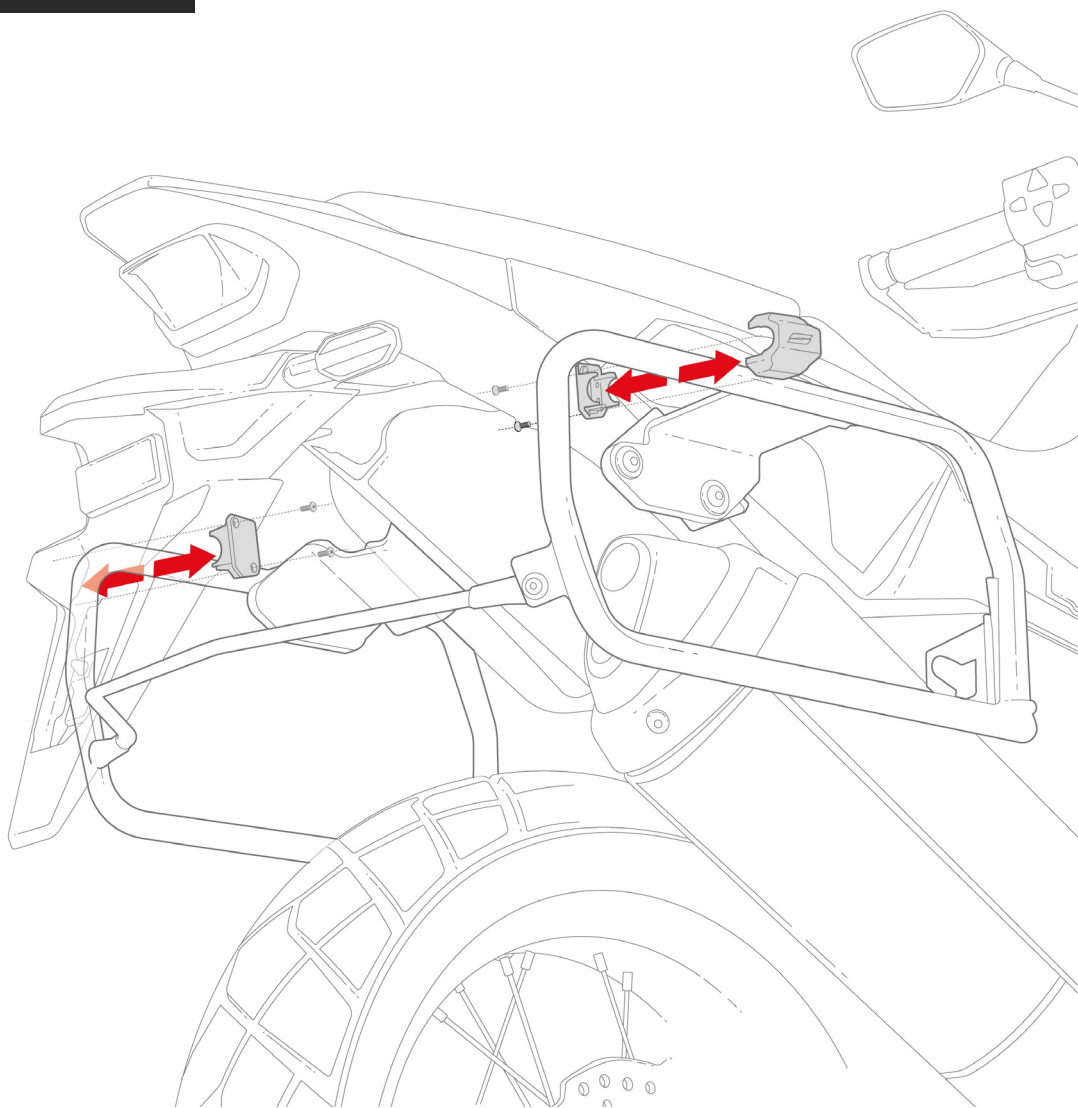

ASSEMBLY

RELEASE

3P SYSTEM CHANGE

4P SYSTEM CHANGE

WARNING!

CHECK SHAD WEBSITE IF IT IS NECESSARY
THE 4P FITTING ADAPTER (D1TR27FIR)

REMOVE

INSTALL