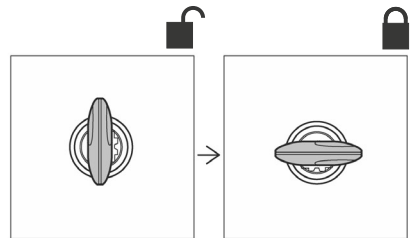

1 M. MINIMUM DISTANCE WITH POWER WASHER.

OPEN

1

2

3

CLOSE

1

2

ASSEMBLY

RELEASE

3P SYSTEM CHANGE

4P SYSTEM CHANGE

WARNING!

CHECK SHAD WEBSITE IF IT IS NECESSARY
THE 4P FITTING ADAPTER (D1TR27FIR)

REMOVE

INSTALL