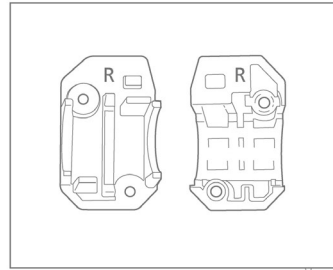

ASSEMBLY

RELEASE

3P SYSTEM CHANGE

4P SYSTEM CHANGE

WARNING!

CHECK SHAD WEBSITE IF IT IS NECESSARY
THE 4P FITTING ADAPTER (D1TR27FIR)

REMOVE

INSTALL

ACCESSORIES

INNER BAG

Ref. X0IB27

4P FITTING ADAPTER

Ref. D1TR27FIR

COVER PLATES

UNPAINTED COVER

Ref. D1TR27ER