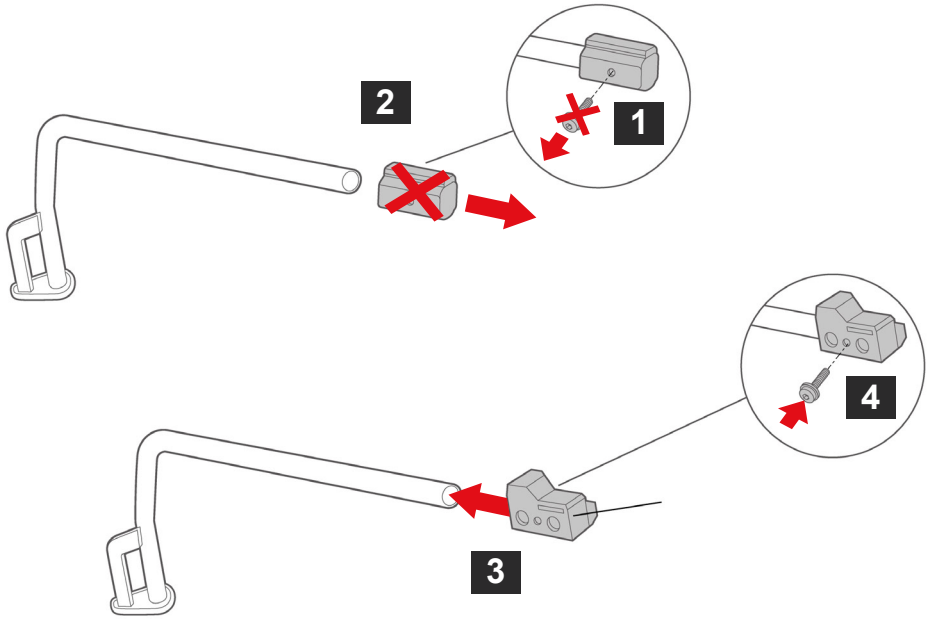

1 M. MINIMUM DISTANCE WITH POWER WASHER.

OPEN

1

2

3

CLOSE

1

2

ASSEMBLY

RELEASE

3P SYSTEM CHANGE

4P SYSTEM CHANGE

WARNING!

CHECK SHAD WEBSITE IF IT IS NECESSARY
THE 4P FITTING ADAPTER (D1TR27FIR)

REMOVE

INSTALL