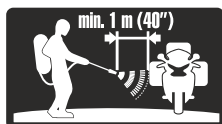

WARNING!

MAXIMUM WEIGHT

MAXIMUM SPEED, CHECK LOCAL LAWS.

DISTRIBUTION OF THE GEAR.

ALWAYS SECURE AND LOCK PRODUCTS.

ONLY USE RECOMMENDED CLEANING PRODUCTS.

CASES ARE NOT DESIGNED TO PROTECT FRAGILE OBJECTS.

1 M. MINIMUM DISTANCE WITH POWER WASHER.

OPEN

1

2

3

CLOSE

1

2