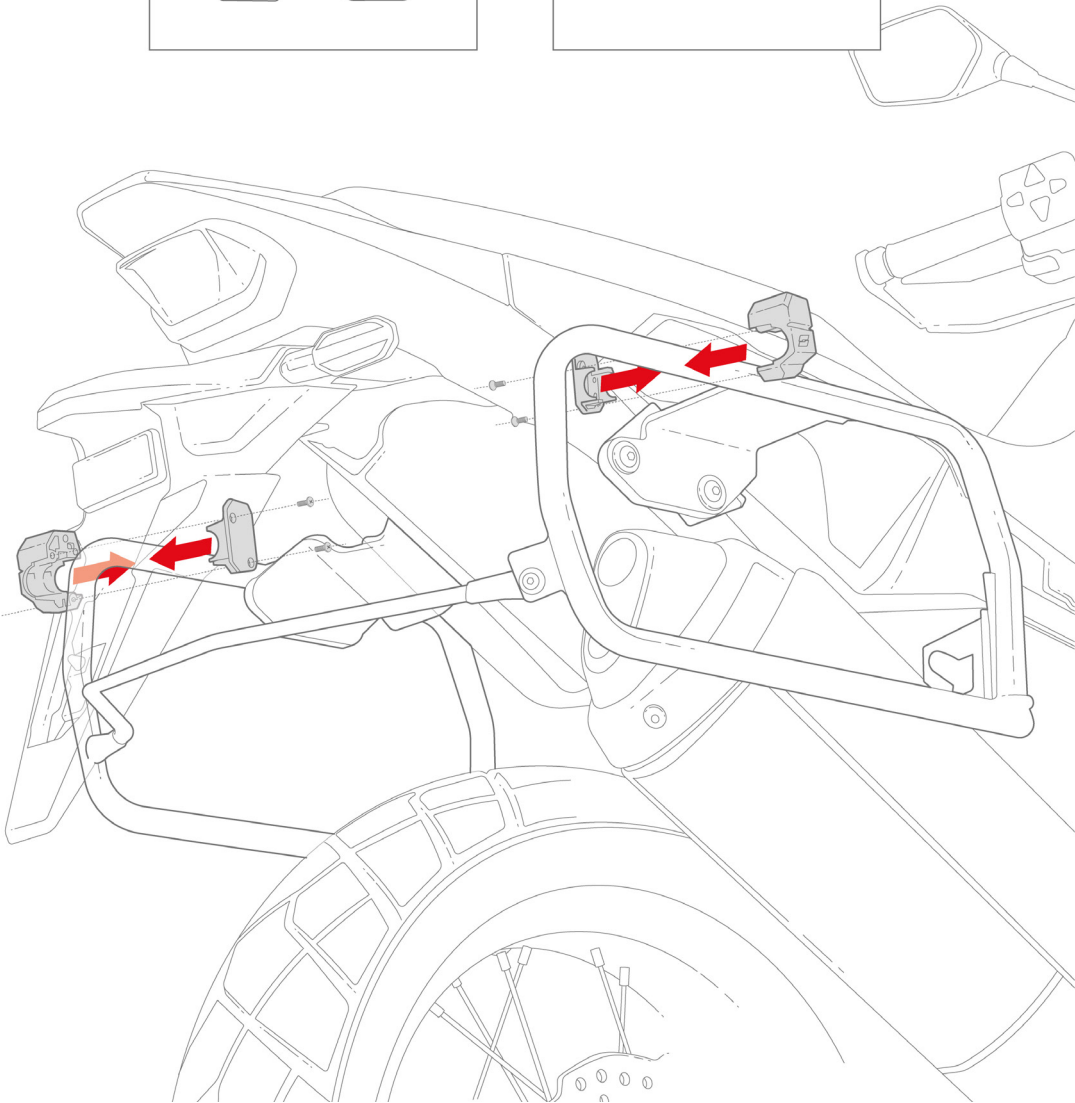

ASSEMBLY

RELEASE

3P SYSTEM CHANGE

4P SYSTEM CHANGE

WARNING!

CHECK SHAD WEBSITE IF IT IS NECESSARY
THE 4P FITTING ADAPTER (D1TR27FIR)

REMOVE

INSTALL