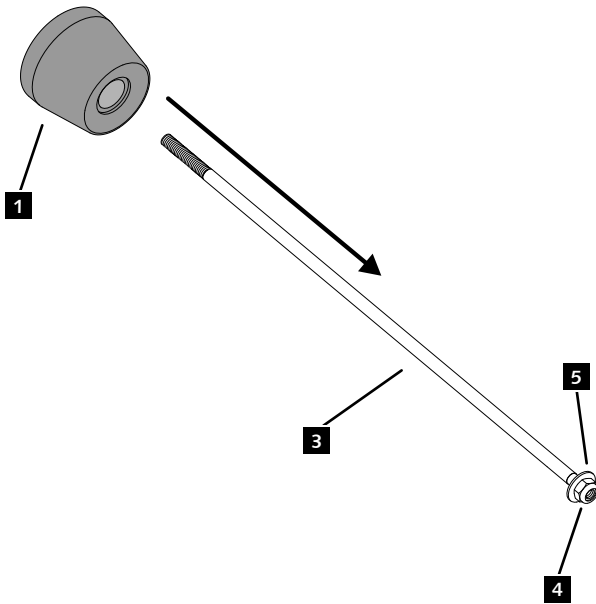

HONDA CB1000R '18

INSTRUCCIONES DE MONTAJE - MOUNTING INSTRUCTIONS - MONTAGEANLEITUNG

1

ASSEMBLY
MONTAJE