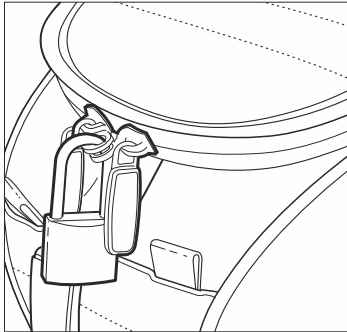

REF: X0SR18
TANK BAG SR18

- 8L Capacity

- Inner pockets

- Rain cover

- Padlock Zipper

- Universal fitting kit

- UV RESISTANCE / ISO 105 A 02 GRADE 5 / 5 (TESTED 1500h)

WWW.SHAD.ES