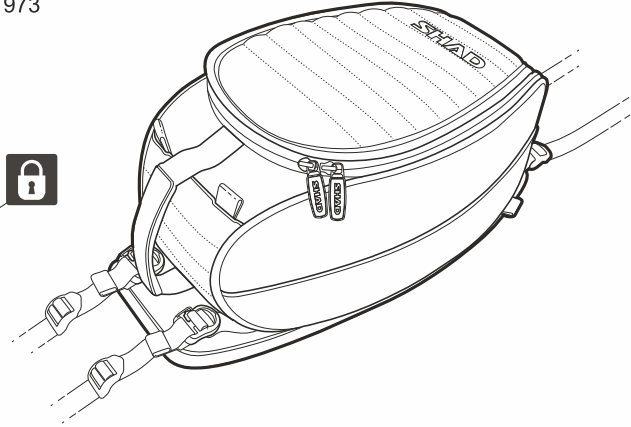

REF: X0SR18
TANK BAG SR18

- 8L Capacity

- Inner pockets

- Rain cover

- Padlock Zipper

- Universal fitting kit

- UV RESISTANCE / ISO 105 A 02 GRADE 5 / 5 (TESTED 1500h)

WWW.SHAD.ES