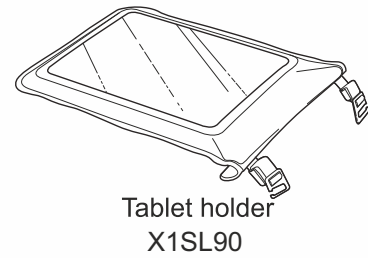

OPTIONAL COMPONENTS

⚠ WARNING

Before mounting, carefully read through the instructions start to finish. Failure to follow recommended mounting and installation instructions voids warranty. Manufacturer is not liable for any damage, injury or death that results from improper use and installation of products. By installing these products, user accepts all liabilities.

Knobs, bolts, screws, straps and locks must be periodically inspected for signs of wear, corrosion, and fatigue. Never drive with any lock, knob or rack in an open or unlocked position.

Shad locks are designed to deter vandalism and theft but should not be considered theft proof. Remove valuable gear if your vehicle is unattended for an extended period.

Check country specific laws regarding transportation systems and projection of objects beyond the perimeter of a vehicle. Be aware of the width and height of your cargo. All cargo will affect the vehicle's driving behavior.

For safety to your vehicle and luggage system, obey all posted speed limits and traffic cautions. Adapt your speed to the conditions of the road and the load being carried.

Consult with your Shad dealer if you have any questions regarding the operations and limits of Shad products.

Do not use Shad carriers and accessories for purposes other than those for which they were designed. Do not exceed their carrying capacity. Failure to follow these guidelines or the product's instructions will void the warranty.

Prolonged exposure to the elements might discolor fabrics and wear away plastic components.

Make sure that loads are evenly distributed inside the cargo box or bag.

Waterproof zippers and rain covers do not guarantee that the bag is totally waterproof.

Maximum load: 2 Kg. Maximum speed: 120 km/h or 74 mph.

⚠ PRECAUCIÓN

Antes de montar, lea atentamente las instrucciones de principio a fin. El incumplimiento de las instrucciones de montaje e instalación recomendadas anula la garantía. El fabricante no es responsable de ningún daño, lesión o muerte que resulte de un uso e instalación inadecuados de los productos. Al instalar estos productos, el usuario acepta todas las obligaciones.

Debe revisar periódicamente que las perillas, los pernos, los tornillos, las correas y los seguros no tengan señales de desgaste, corrosión o fatiga. Nunca conduzca con alguno de los seguros, las perillas o los bastidores abiertos o sin seguro.

Los seguros Shad están diseñados para disuadir el vandalismo y los robos. Saque todo equipo valioso si su vehículo no tendrá vigilancia por largo tiempo.

Compruebe las leyes específicas de cada país en relación con los sistemas de transporte y la proyección de objetos más allá del ancho del vehículo. Esté al tanto de la anchura y altura de su carga. Toda carga afectará el comportamiento de manejo del vehículo.