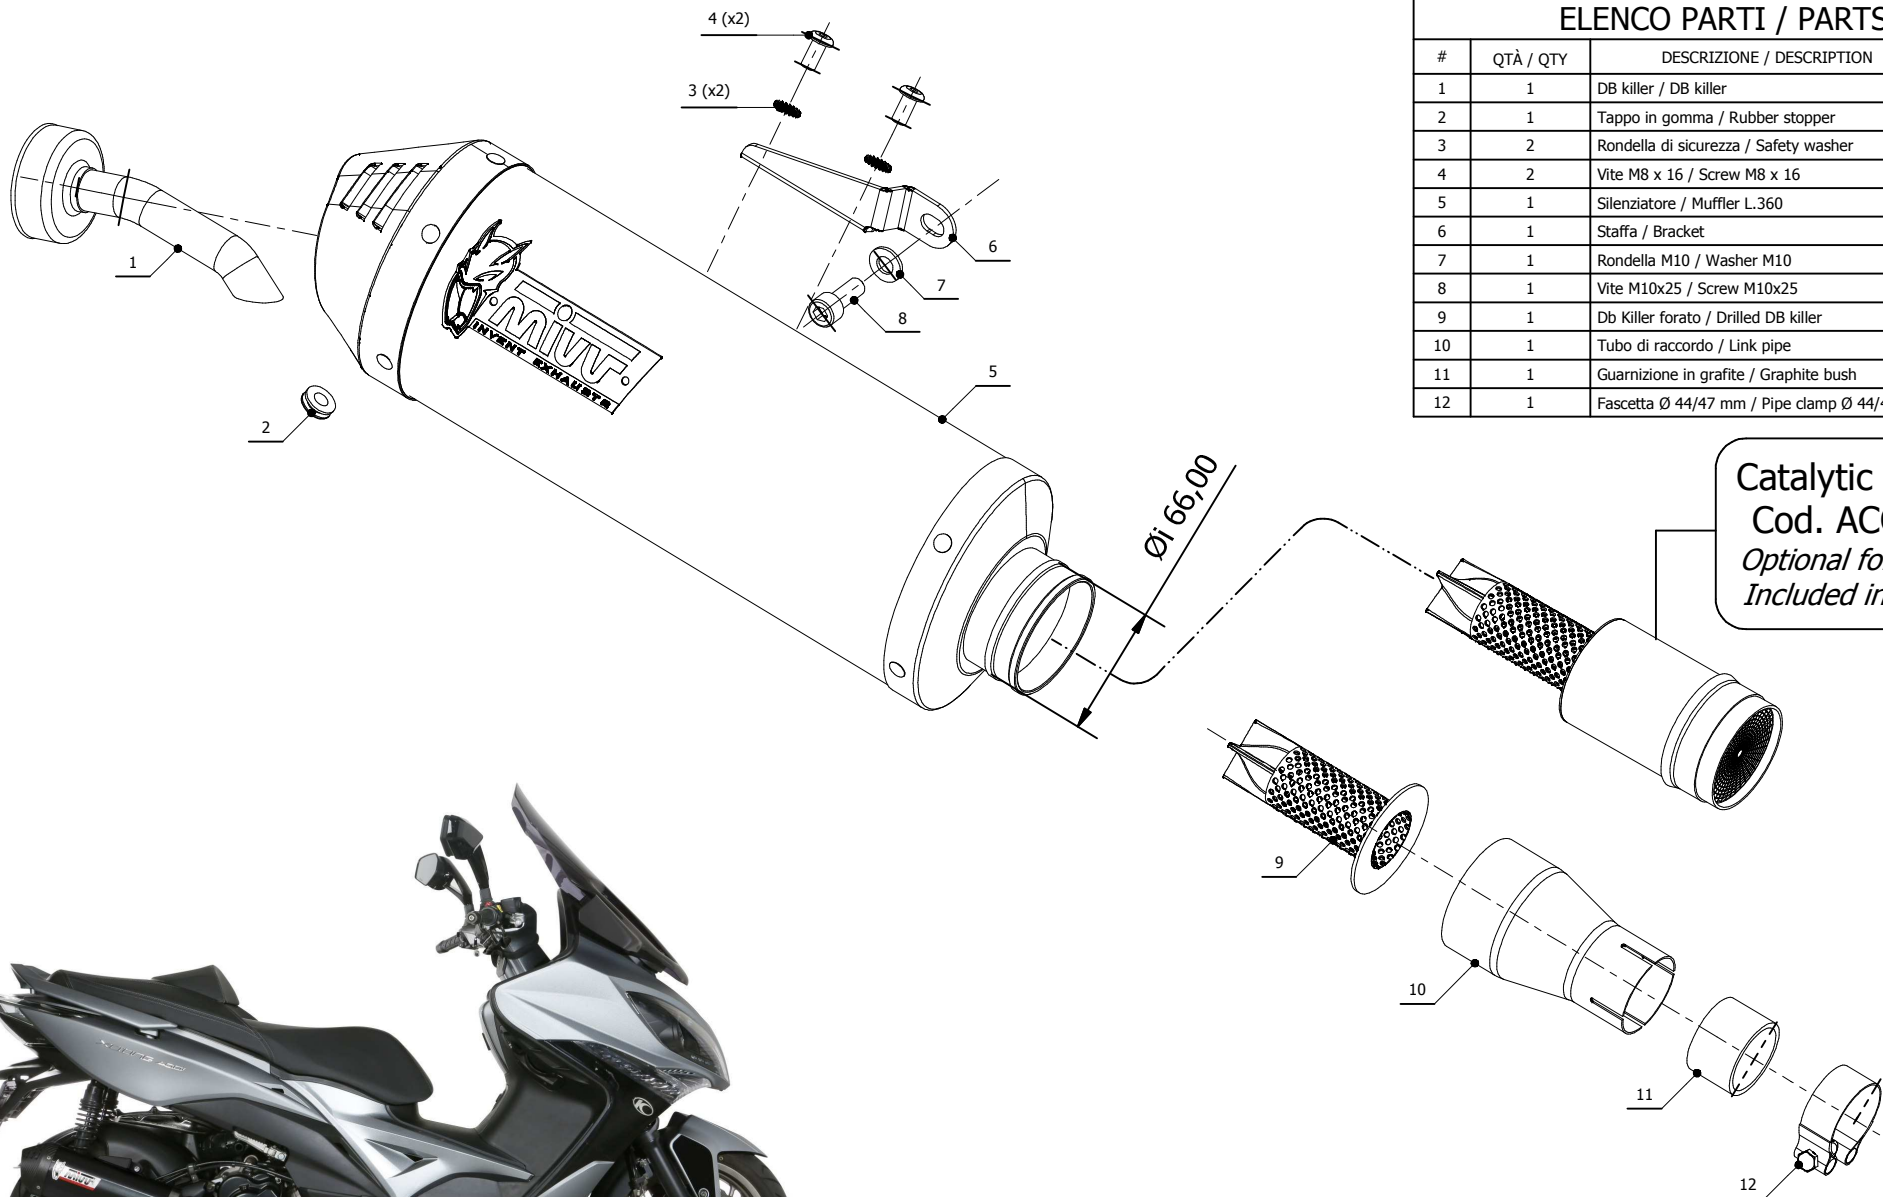

**MODEL** KYMCO X-CITING 400

**YEAR** 2013 -->

**LINE** SLIP ON

**MUFFLER** OVAL CARBON CAP

**SCHEMATIC**

**ELENCO PARTI / PARTS LIST**

#	QTÀ / QTY	DESCRIZIONE / DESCRIPTION	CODICE / CODE
1	1	DB killer / DB killer	50.DK.096.0
2	1	Tappo in gomma / Rubber stopper	50.73.266.1
3	2	Rondella di sicurezza / Safety washer	50.73.604.1
4	2	Vite M8 x 16 / Screw M8 x 16	50.73.098.1
5	1	Silenziatore / Muffler L.360	OVAL CARBON CAP
6	1	Staffa / Bracket	50.SS.1071.0
7	1	Rondella M10 / Washer M10	50.73.013.1
8	1	Vite M10x25 / Screw M10x25	50.73.862.1
9	1	Db Killer forato / Drilled DB killer	50.DK.126.0
10	1	Tubo di raccordo / Link pipe	9773O010SE
11	1	Guarnizione in grafite / Graphite bush	50.72.38.44.28
12	1	Fascetta Ø 44/47 mm / Pipe clamp Ø 44/47 mm	50.FA.006.1

**Catalytic Converter**  
**Cod. ACC.046.A1**  
*Optional for O.010.LVC*  
*Included in O.010.KVC*

**APPLICAZIONI / APPLICATIONS**

CODICE / COD	SILENZIATORE / MUFFLER	TUBO / PIPE	NOTE
0.010.LVC	STEEL BLACK	INOX / ST.STEEL	CATALYTIC CONVERTER NOT INCLUDED
0.010.KVC	STEEL BLACK	INOX / ST.STEEL	CATALYTIC CONVERTER INCLUDED