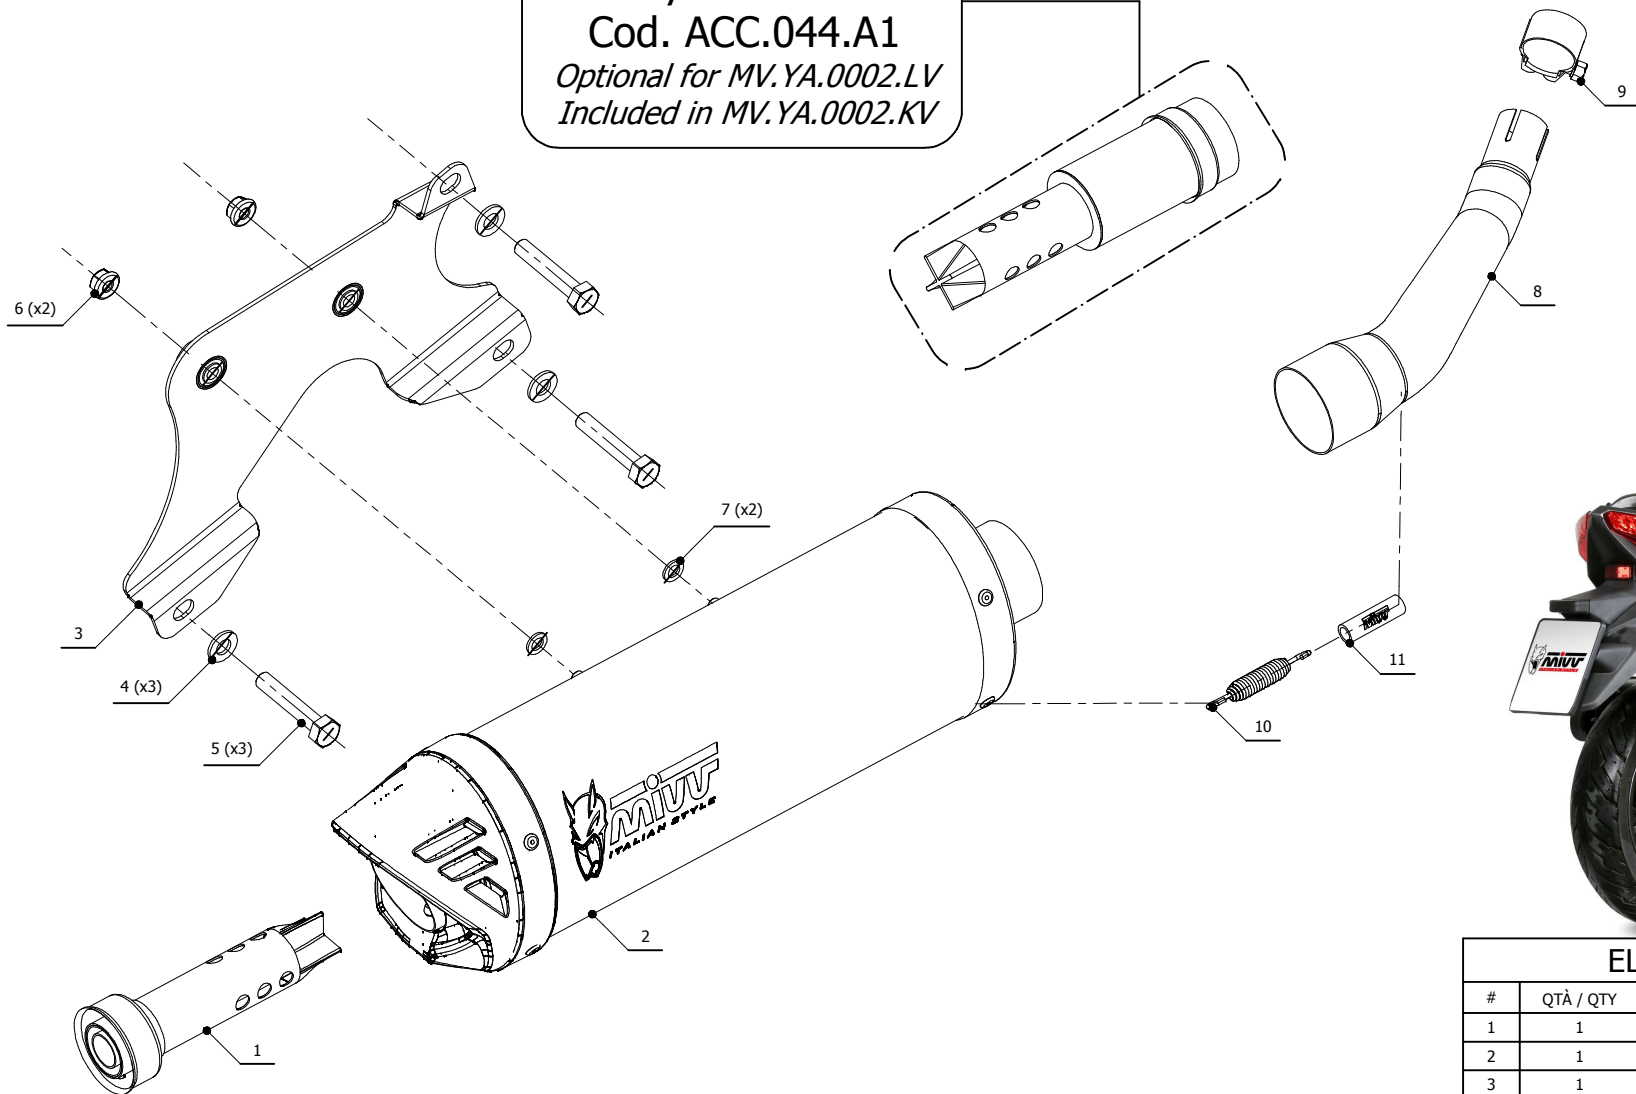

Catalytic Converter
Cod. ACC.044.A1
Optional for MV.YA.0002.LV
Included in MV.YA.0002.KV

ELENCO PARTI / PARTS LIST

#	QTÀ / QTY	DESCRIZIONE / DESCRIPTION	CODICE / CODE
1	1	DB killer / DB killer	50.DK.155.0
2	1	Silenziatore / Muffler	MOVER L.360 Ø1 55
3	1	Staffa / Bracket	50.SS.1228.0
4	3	Rondella M10 / Washer M10	50.73.013.1
5	3	Vite M10x55 / Screw M10x55	50.73.700.1
6	2	Dado M8 flangiato / Flanged nut M8	50.73.393.1
7	2	Rondella M8 / Washer M8	50.73.270.1
8	1	Tubo di raccordo / Link pipe	97MVYA0002LV
9	1	Fascetta Ø 29/31 mm / Pipe clamp Ø 29/31 mm	50.FA.000.1
10	1	Molla media / Mid-size spring	50.73.359.1
11	1	Gommino per molla / Rubber for spring	50.73.210.1

APPLICAZIONI / APPLICATIONS

CODICE / CODE	SILENZIATORE / MUFFLER	TUBO / PIPE	NOTE
MV.YA.0002.LV	BLACK	INOX / ST. STEEL	CATALYTIC CONVERTER NOT INCLUDED
MV.YA.0002.KV	BLACK	INOX / ST. STEEL	CATALYTIC CONVERTER INCLUDED