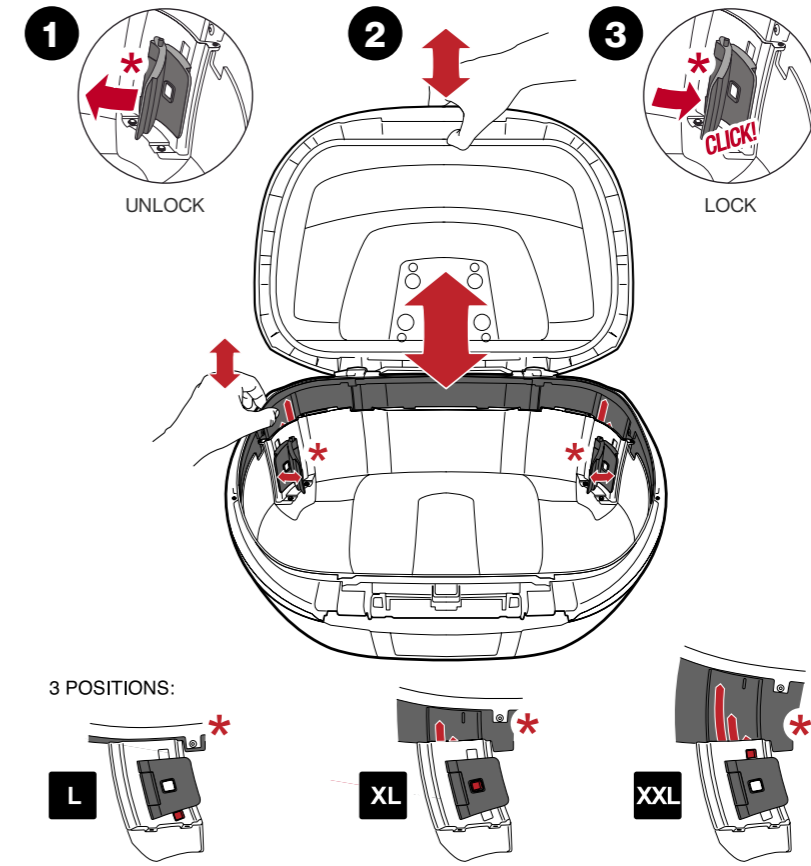

EXPANDABLE CASE

Maximum Versatility

PATENTED

6" EASY TO EXPAND

L

Daily

From your early mornings until your late nights

XL

Weekend

For your non-stop getaways

XXL

Holidays

Conquer your next adventure

Versatile

FEATURES

Structural frame

Motodynamics

Transform in seconds from a large case to a small aerodynamic one

DESIGNED & MADE IN BARCELONA