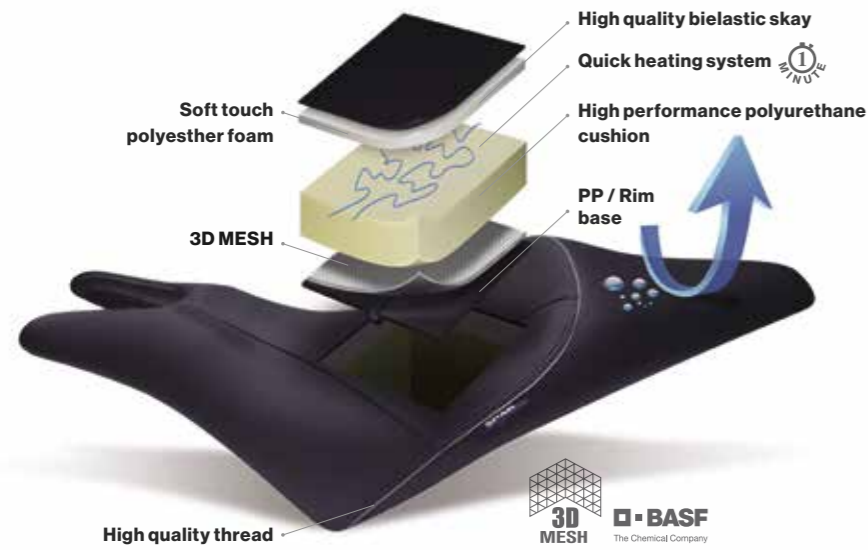

STEP 2. Top case Rack

Chromed
ref. NADTN

Black
ref. NADTNN

COMFORT SEATS

SHAD
style

High quality bielastic skay
Resistant to:

Kawasaki Z750-1000

Model and year