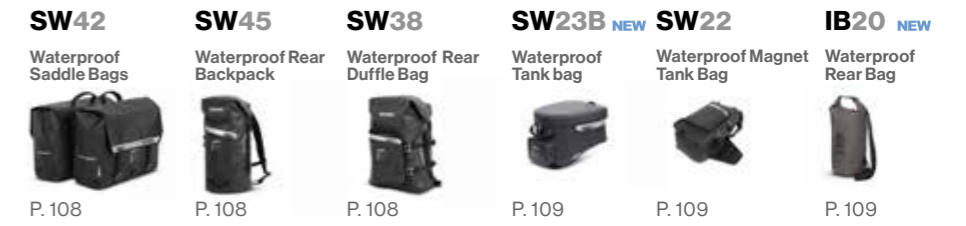

BAGS

CAFE RACER

ADVENTURE