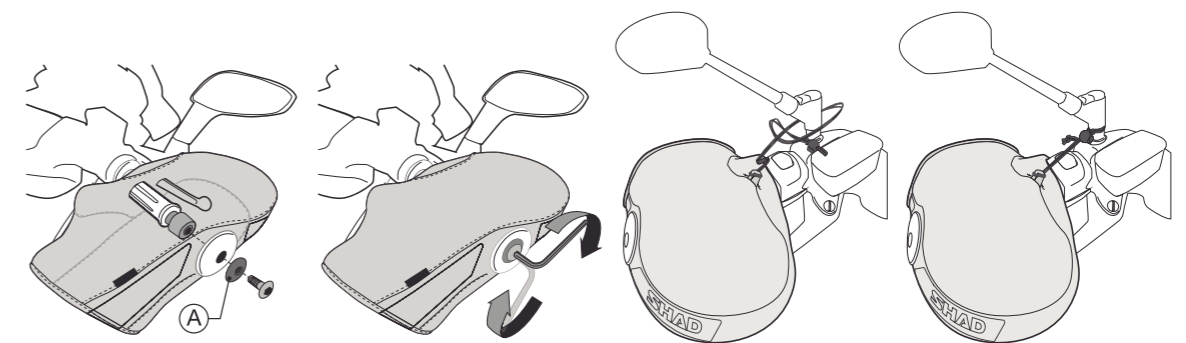

RAIN JACKET

Size	cm	Ref.
S	57	X0SR55S
M	59.5	X0SR55M
L	62	X0SR55L
XL	64.5	X0SR55XL
XXL	67	X0SR55XXL
3XL	69.5	X0SR553XL

HAND MUFFS

X36.5 Y26 Z50 (cm)

Ref. X0SR00

Quick Fitting

Fur lining

Adaptable to a majority of motorcycles

RAIN PANTS

Size	cm	Ref.
S	34	X0SR20S
M	36.5	X0SR20M
L	39	X0SR20L
XL	41.5	X0SR20XL
XXL	44	X0SR20XXL
3XL	46.5	X0SR203XL