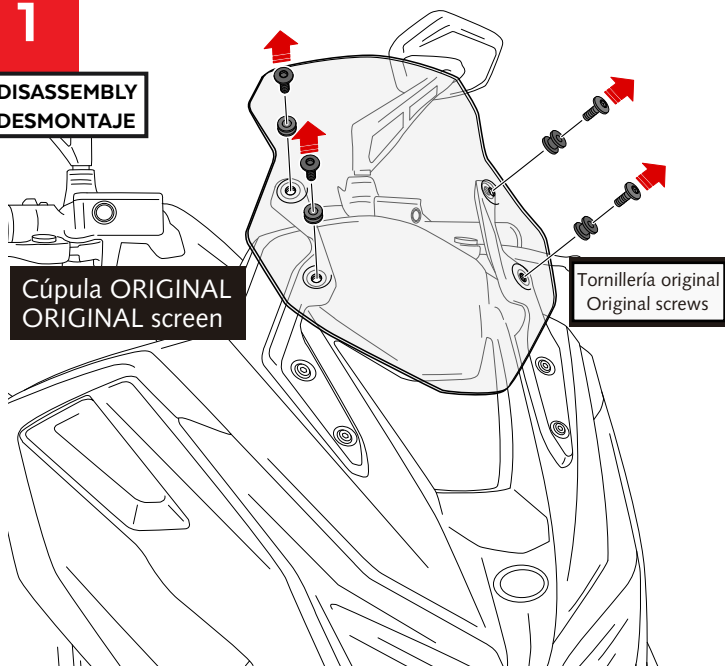

V-TECH SPORT/TOURING SCREENS

M O U N T I N G I N S T R U C T I O N S

ID.	PIEZA/PART	DESCRIPCIÓN	DESCRIPTION	QTY.	REF.:
1		Cúpula V-Tech Sport Cúpula V-Tech Touring	V-tech sport screen V-Tech Touring screen	1	SEE WEB SITE

**THE INSTALLATION OF THE PUIG SCREEN IS DONE IN THE SAME WAY AS THE ORIGINAL SCREEN.
EXAMPLE MODE:**

1

**DISASSEMBLY
DESMONTAJE**

2

**ASSEMBLY
MONTAJE**