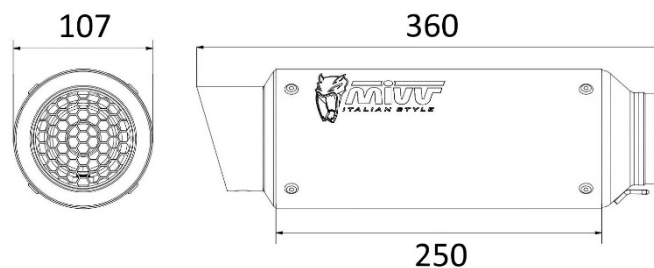

Technical specifications

GP PRO TITANIUM

Characteristics

Body material	Titanium
Front end cap material	Stainless steel
Rear end cap material	Stainless steel
Material of the inside of the silencer	Stainless steel
Link pipe material	Stainless steel
Type of attachment to the frame	Stainless steel screwed bracket
Total body length (mm)	250 mm
Internal diameter of the silencer coupling (mm)	Ø 65
Presence of dB-Killer	Yes
Silencer weight	1,79 kg

MIVV S.p.A.

Zona Industriale
64027 Sant'Omero (TE)
Italy

CUSTOMER SERVICE

☎ Italy: 0861 8120237
Worldwide: +39 0861 8120239
✉ customerservice@mivv.it

FOLLOW US:

📘 Facebook
📷 Instagram
📺 Youtube