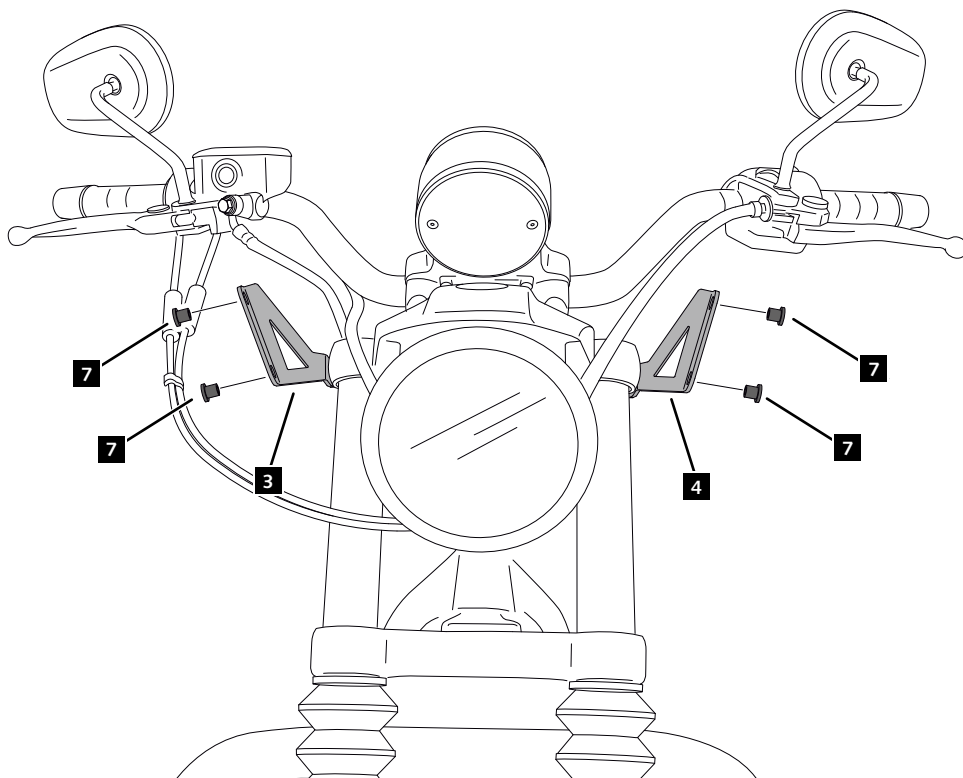

3

ASSEMBLY
MONTAJE